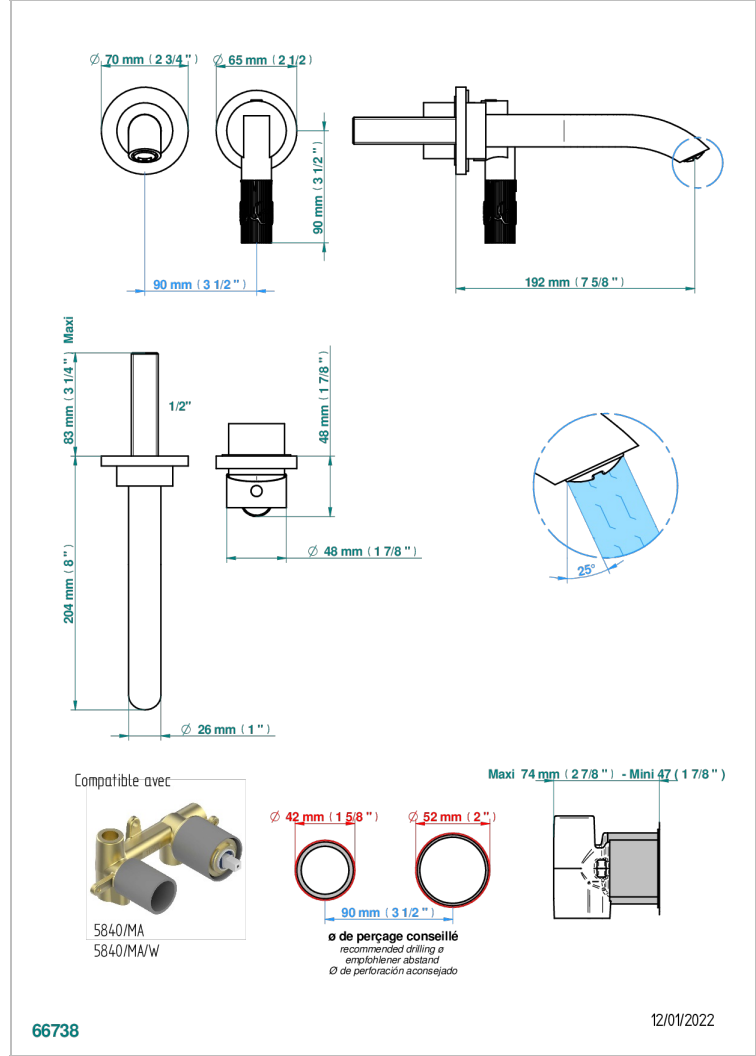

BAMBOU AMBER CRYSTAL

A34-6541B

THG
PARIS

Trim only for Built-in basin mixer with spout (two x 1/2" inlets and one 1/2" outlet), without waste

CHARACTERISTIC

- BamboU Amber crystal
- Trim only for Built-in basin mixer with spout (two x 1/2" inlets and one 1/2" outlet), without waste

RELATED SKU'S

- Ref. G00-5840/MA Rough parts for concealed wall-mounted mixer with 1/2" outlet

AVAILABLE FINITIONS

Antique nickel - H28
Black ceram - D30
Blush PVD - H62
Brass color PVD - H49
Brown bronze color PVD - F33
Gold color PVD - H52