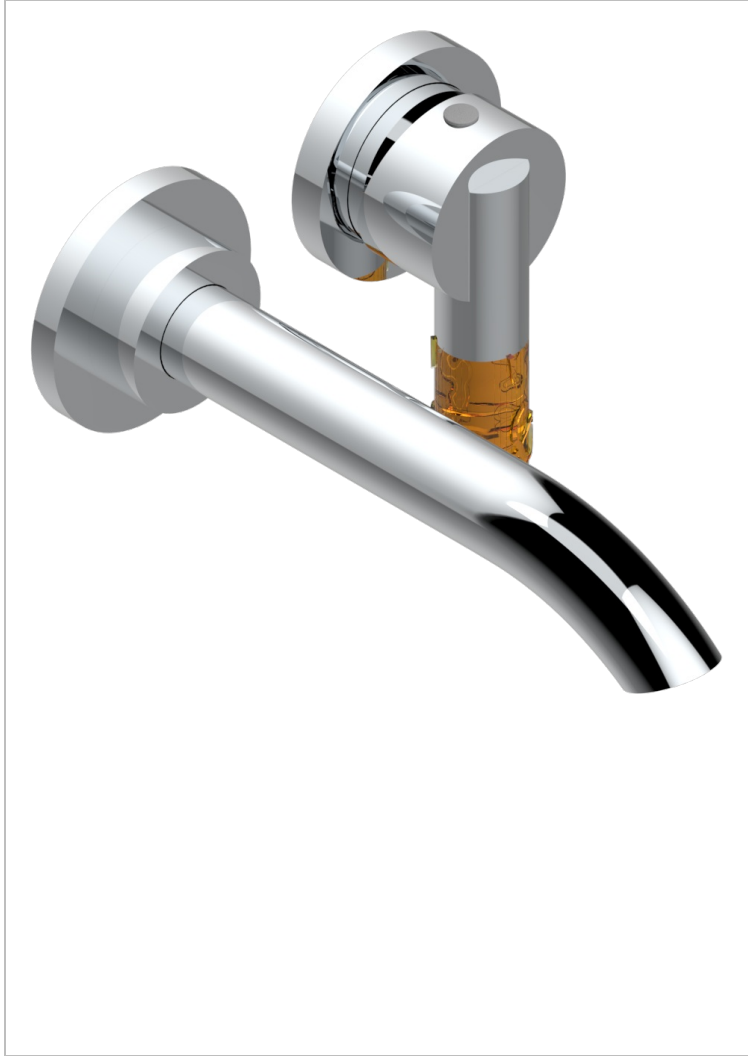

BAMBOU AMBER CRYSTAL

A34-6541B

THG
PARIS

Trim only for Built-in basin mixer with spout (two x 1/2" inlets and one 1/2" outlet), without waste

CHARACTERISTIC

- BamboU Amber crystal
- Trim only for Built-in basin mixer with spout (two x 1/2" inlets and one 1/2" outlet), without waste

RELATED SKU'S

- Ref. G00-5840/MA Rough parts for concealed wall-mounted mixer with 1/2" outlet

AVAILABLE FINITIONS

Antique nickel - H28
Black ceram - D30
Blush PVD - H62
Brass color PVD - H49
Brown bronze color PVD - F33
Gold color PVD - H52

Nickel color PVD - H55
Polished chrome (color finish) - A02
Polished chrome / Polished gold (color finish) - G02
Polished gold (color finish) - F01
Polished nickel - B01
Soft gold - F30

Soft matt gold - F31
Umber PVD - H66
Varnished matt antique red copper (color finish) - H07