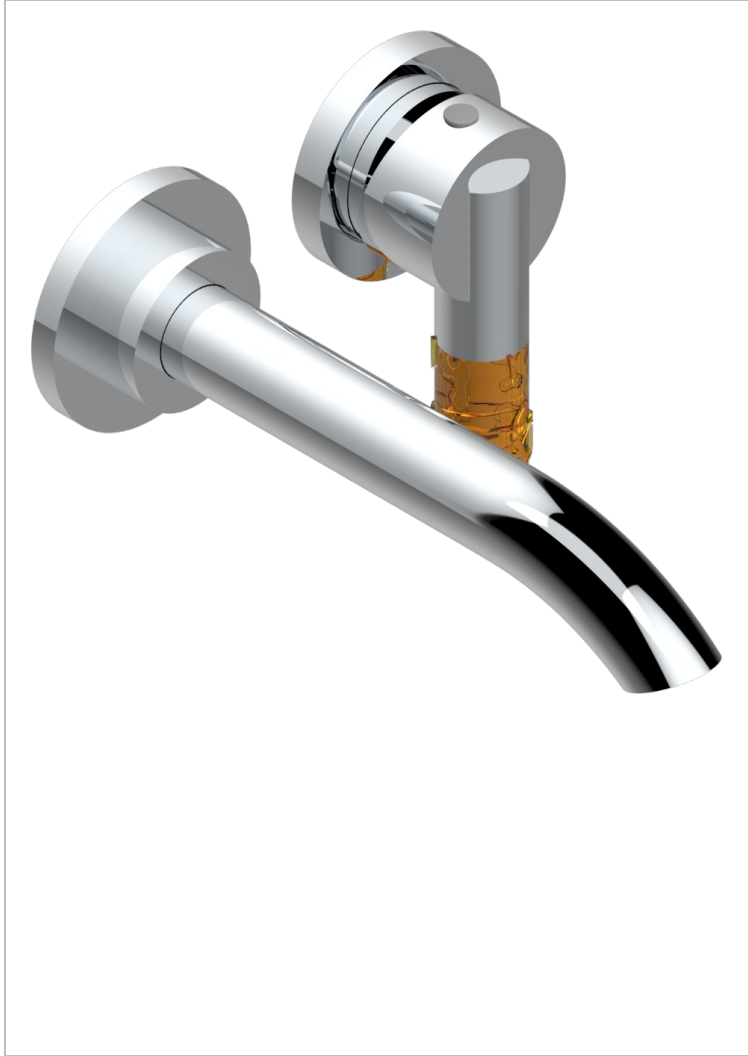

# BAMBOU AMBER CRYSTAL

A34-6541B

THG  
PARIS

Trim only for Built-in basin mixer with spout (two x 1/2" inlets and one 1/2" outlet), without waste

## 特色

- BamboU Amber crystal
- Trim only for Built-in basin mixer with spout (two x 1/2" inlets and one 1/2" outlet), without waste

## 相关的SKU

- Ref. G00-5840/MA 卫浴套装, 含: 入墙式弯管出水管, 1米25强化软管, 触控式花洒和托勾, 美国标准