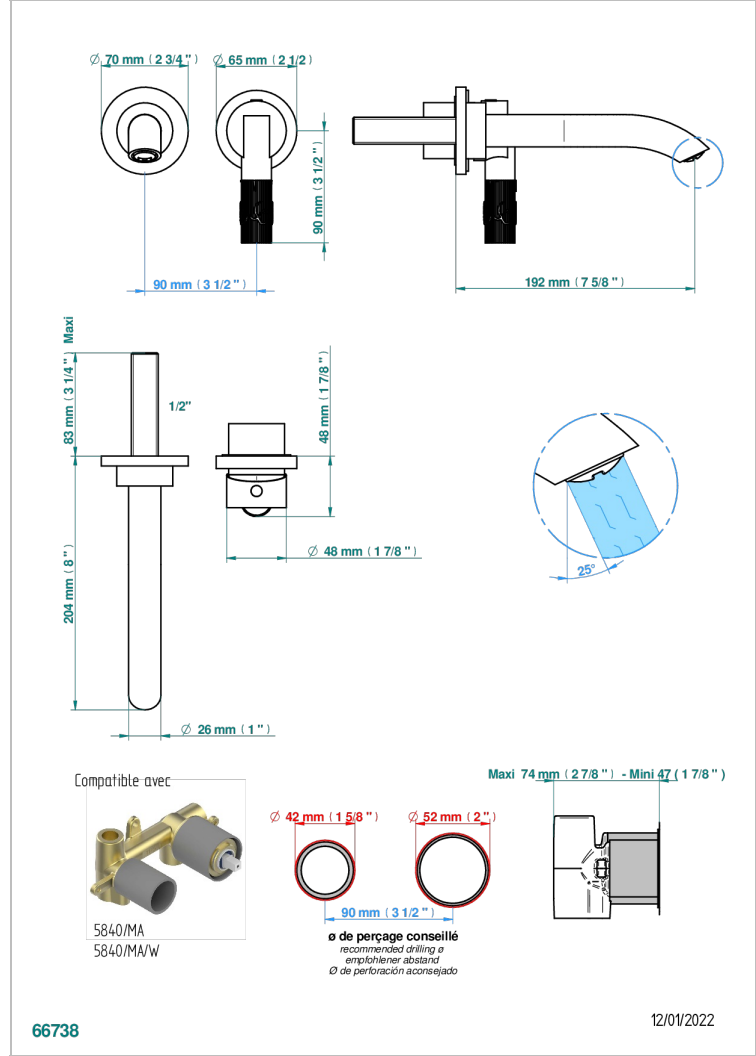

# BAMBOU AMBER CRYSTAL

A34-6541B

THG  
PARIS

Trim only for Built-in basin mixer with spout (two x 1/2" inlets and one 1/2" outlet), without waste

## 特色

- BamboU Amber crystal
- Trim only for Built-in basin mixer with spout (two x 1/2" inlets and one 1/2" outlet), without waste

## 相关的SKU

- Ref. G00-5840/MA 卫浴套装, 含: 入墙式弯管出水管, 1米25强化软管, 触控式花洒和托勾, 美国标准