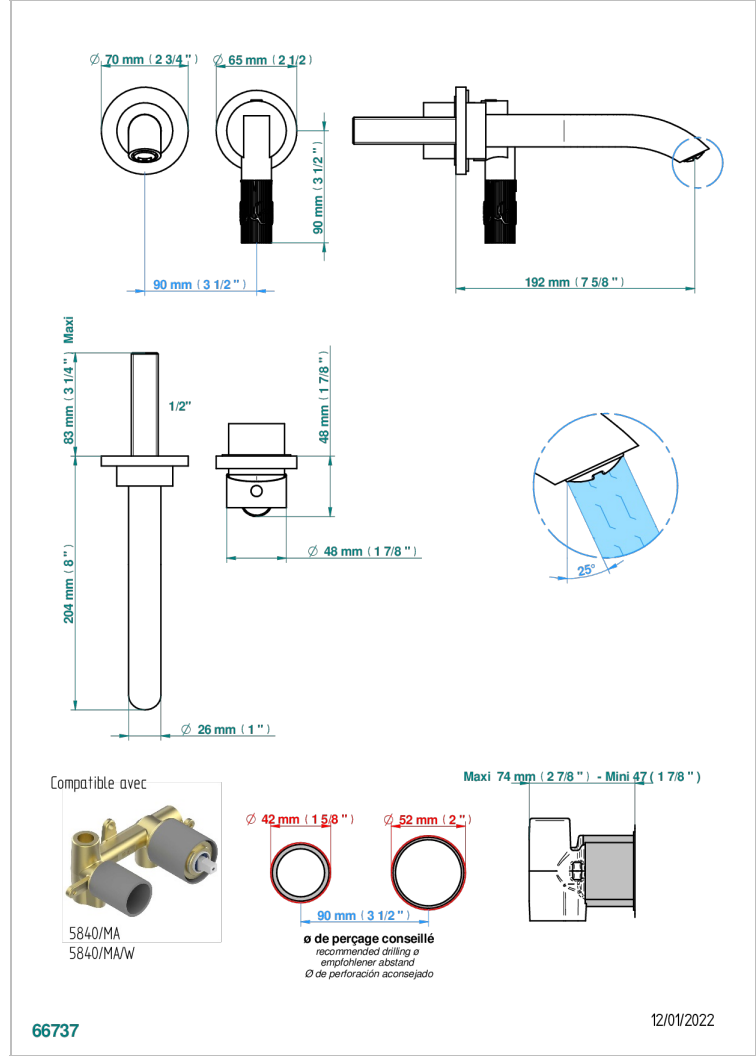

BAMBOU CRISTAL NEGRO

A33-6541B

THG[®]
PARIS

Trim only for Built-in basin mixer with spout (two x 1/2" inlets and one 1/2" outlet), without waste

CARACTERÍSTICAS

- BamboU cristal negro
- Trim only for Built-in basin mixer with spout (two x 1/2" inlets and one 1/2" outlet), without waste

PRODUCTOS RELACIONADOS

- Ref. G00-5840/MAUS Rough parts for concealed wall-mounted mixer with 1/2" outlet

ACABADOS DISPONIBLES

Bronce claro - D01
Cerámica negra mate - D30
Cobre viejo mate - H07
Cromo - A02
Cromo / dorado - G02
Cromo mate - C02