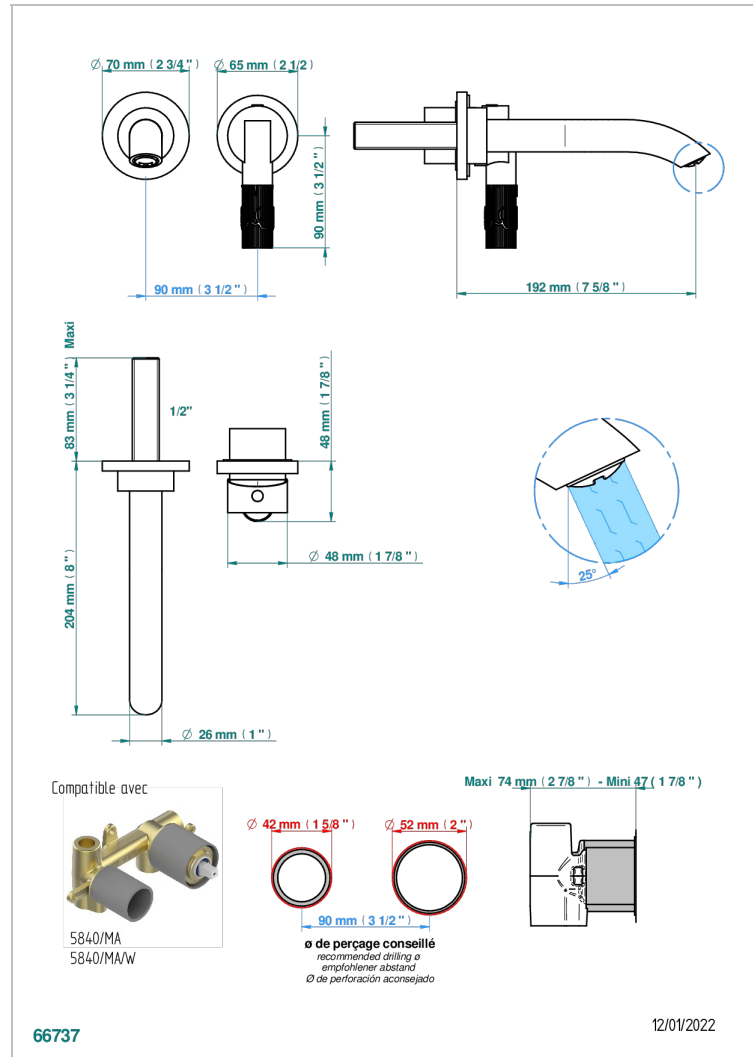

# BAMBOU BLACK CRYSTAL

A33-6541B

THG<sup>®</sup>  
PARIS

Trim only for Built-in basin mixer with spout (two x 1/2" inlets and one 1/2" outlet), without waste

## CHARACTERISTIC

- BamboU Black crystal
- Trim only for Built-in basin mixer with spout (two x 1/2" inlets and one 1/2" outlet), without waste

## RELATED SKU'S

- Ref. G00-5840/MAUS Rough parts for concealed wall-mounted mixer with 1/2" outlet