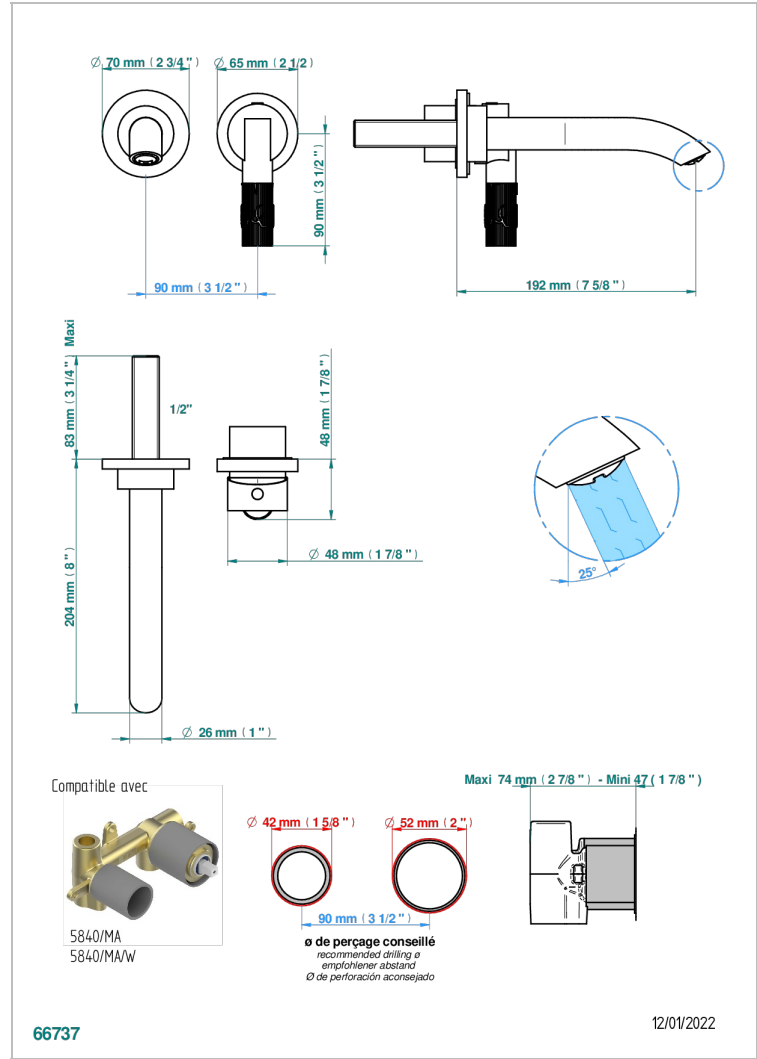

BAMBOU BLACK CRYSTAL

A33-6541B

THG[®]
PARIS

Trim only for Built-in basin mixer with spout (two x 1/2" inlets and one 1/2" outlet), without waste

CHARACTERISTIC

- BamboU Black crystal
- Trim only for Built-in basin mixer with spout (two x 1/2" inlets and one 1/2" outlet), without waste

RELATED SKU'S

- Ref. G00-5840/MA/W Rough parts for concealed wall-mounted mixer with 1/2" outlet, for WC douche - WRAS approved

AVAILABLE FINITIONS

Antique nickel - H28
Black ceram - D30
Blush PVD - H62
Brass color PVD - H49
Brown bronze color PVD - F33
Gold color PVD - H52