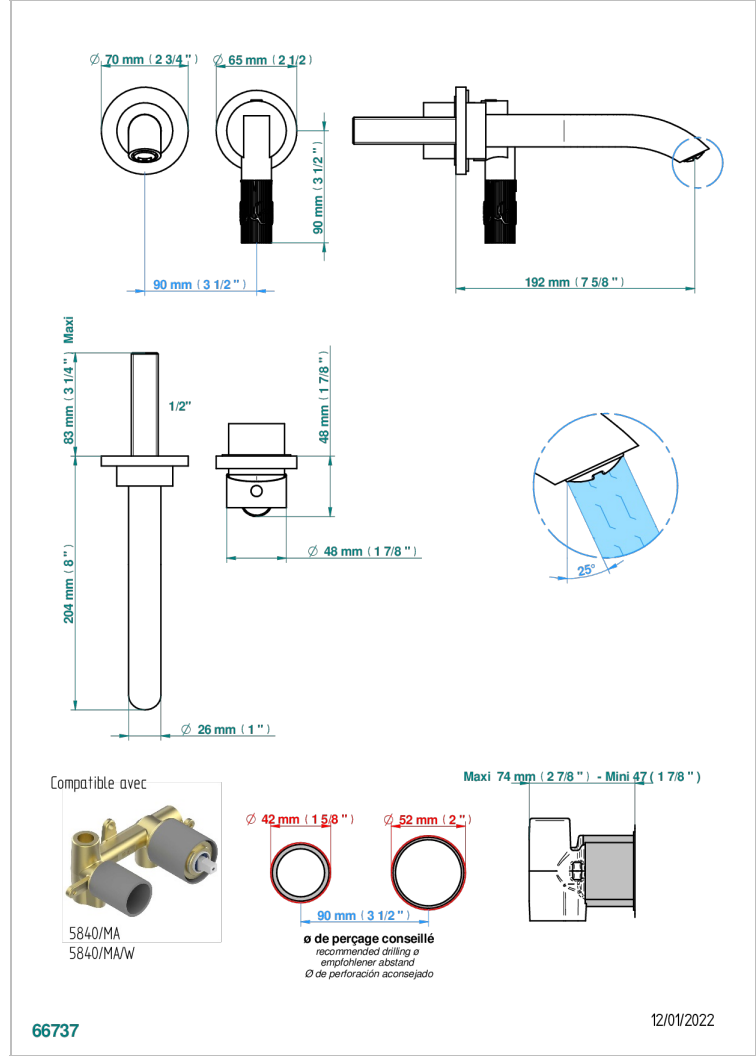

# BAMBOU CRISTAL NEGRO

A33-6541B

THG<sup>®</sup>  
PARIS

Trim only for Built-in basin mixer with spout (two x 1/2" inlets and one 1/2" outlet), without waste

## CARACTERÍSTICAS

- BamboU cristal negro
- Trim only for Built-in basin mixer with spout (two x 1/2" inlets and one 1/2" outlet), without waste

## PRODUCTOS RELACIONADOS

- Ref. G00-5840/MA Parte empotrada para mezclador mural con salida hembra 1/2