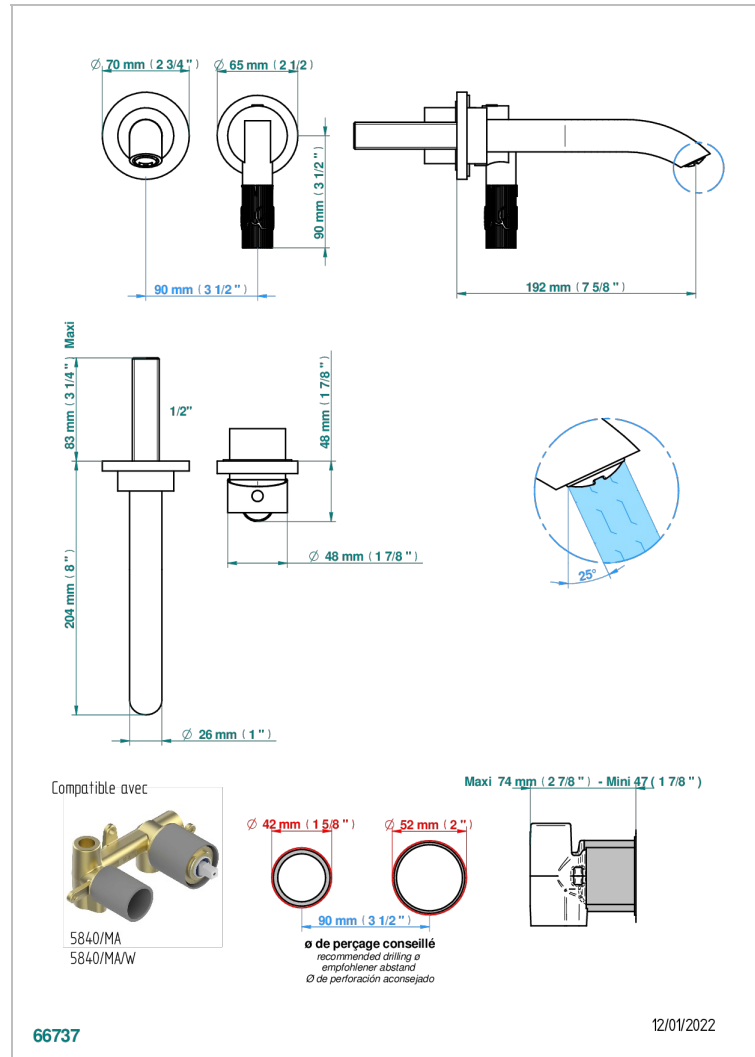

BAMBOU BLACK CRYSTAL

A33-6541B

THG[®]
PARIS

Trim only for Built-in basin mixer with spout (two x 1/2" inlets and one 1/2" outlet), without waste

CHARACTERISTIC

- BamboU Black crystal
- Trim only for Built-in basin mixer with spout (two x 1/2" inlets and one 1/2" outlet), without waste

RELATED SKU'S

- Ref. G00-5840/MA Rough parts for concealed wall-mounted mixer with 1/2" outlet

AVAILABLE FINITIONS

Antique nickel - H28
Black ceram - D30
Blush PVD - H62
Brass color PVD - H49
Brown bronze color PVD - F33
Gold color PVD - H52