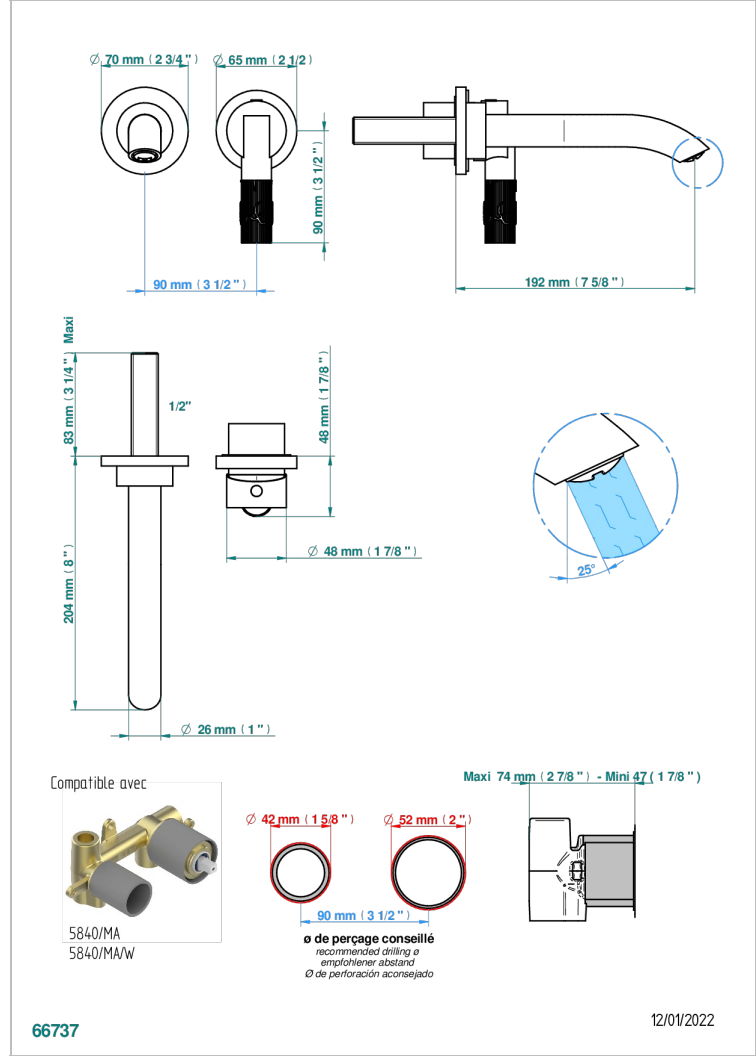

BAMBOU BLACK CRYSTAL

A33-6541B

THG[®]
PARIS

Trim only for Built-in basin mixer with spout (two x 1/2" inlets and one 1/2" outlet), without waste

特色

- Bambou Black crystal
- Trim only for Built-in basin mixer with spout (two x 1/2" inlets and one 1/2" outlet), without waste

相关的SKU

- Ref. G00-5840/MA 卫浴套装, 含: 入墙式弯管出水管, 1米25强化软管, 触控式花洒和托勾, 美国标准

可选饰面

Black ceram - D30
Blush PVD - H62
Graphite PVD - H64
Matt Umber PVD - H67
Matt blush PVD - H60
Matt graphite PVD - H65

PVD哑光棕铜 - F34
PVD哑光金 - H53
PVD哑光铜 - H50
PVD哑光镍 - H56
PVD抛光铜 - H49
PVD棕铜 - F33