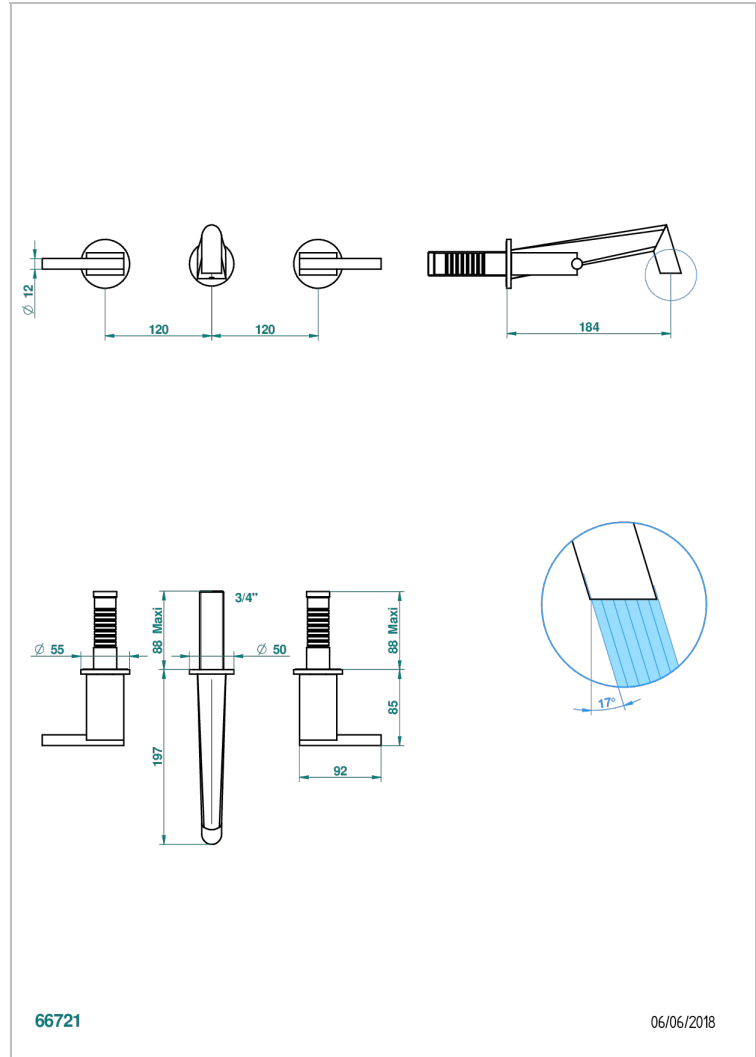

# MONTAIGNE VENUS WHITE MARBLE WITH LEVER HANDLES

G3W-40GB

Trim only for wall mounted 3-hole basin mixer

66721

06/06/2018

## CHARACTERISTIC

- Montaigne Venus white marble with lever handles
- Trim only for wall mounted 3-hole basin mixer

## RELATED SKU'S

- Ref. G00-40AC Rough parts for wall mounted 3 hole mixer, cross handle version
- Ref. G00-40AM Rough parts for wall mounted 3 hole mixer, lever handle version