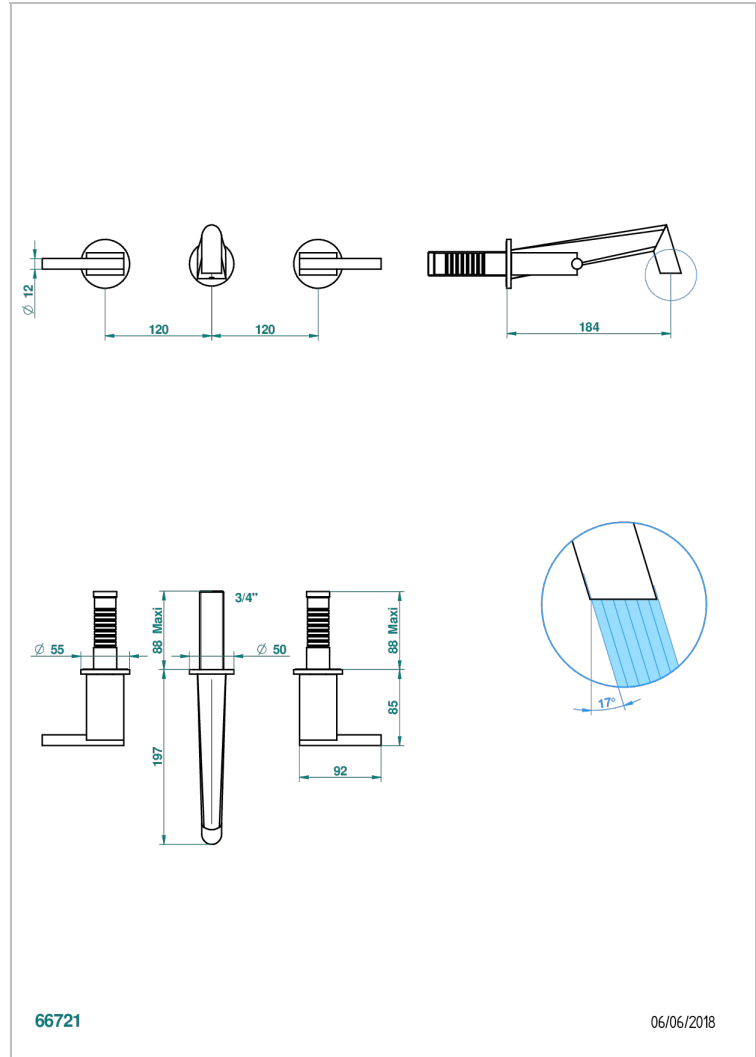

MONTAIGNE VENUS WHITE MARBLE WITH LEVER HANDLES

G3W-40GB

Trim only for wall mounted 3-hole basin mixer

66721

06/06/2018

CHARACTERISTIC

- Montaigne Venus white marble with lever handles
- Trim only for wall mounted 3-hole basin mixer

RELATED SKU'S

- Ref. G00-40AC Rough parts for wall mounted 3 hole mixer, cross handle version
- Ref. G00-40AM Rough parts for wall mounted 3 hole mixer, lever handle version

AVAILABLE FINITIONS

Antique nickel - H28
Black ceram - D30
Blush PVD - H62
Brass color PVD - H49
Brown bronze color PVD - F33
Gold color PVD - H52