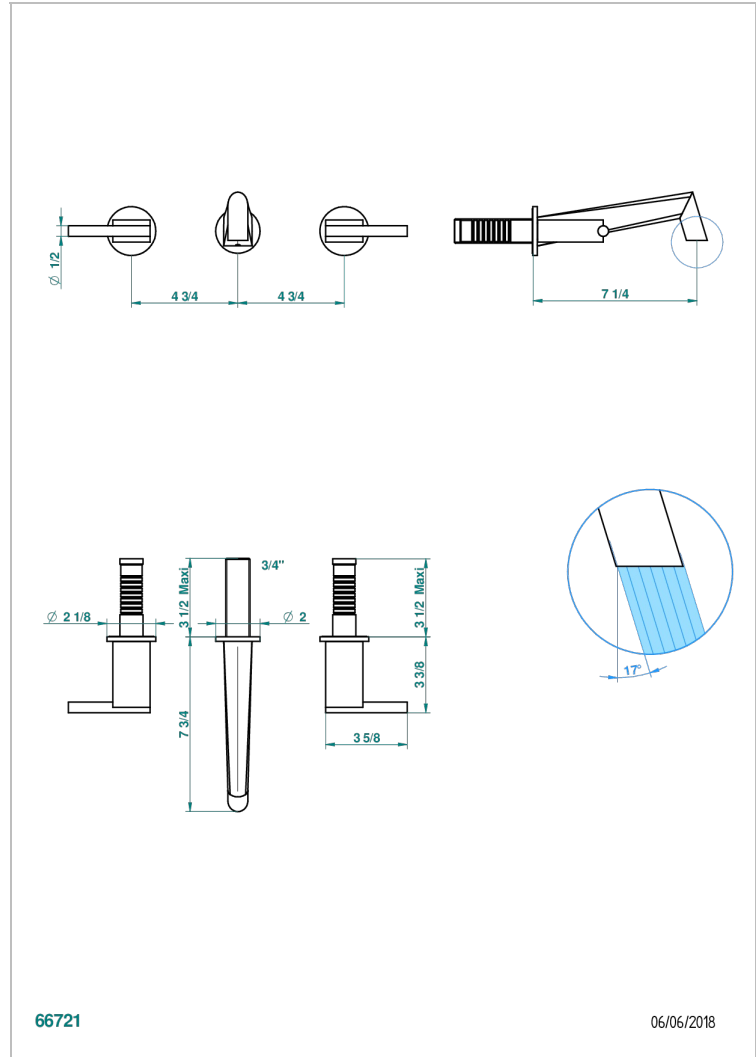

MONTAIGNE VENUS WHITE MARBLE WITH LEVER HANDLES

G3W-40GB

Trim only for wall mounted 3-hole basin mixer

66721

06/06/2018

CHARACTERISTIC

- Montaigne Venus white marble with lever handles
- Trim only for wall mounted 3-hole basin mixer

RELATED SKU'S

- Ref. G00-40AC Rough parts for wall mounted 3 hole mixer, cross handle version
- Ref. G00-40AM Rough parts for wall mounted 3 hole mixer, lever handle version

AVAILABLE FINITIONS

Antique nickel - H28
Black ceram - D30
Blush PVD - H62
Brass color PVD - H49
Brown bronze color PVD - F33
Gold color PVD - H52