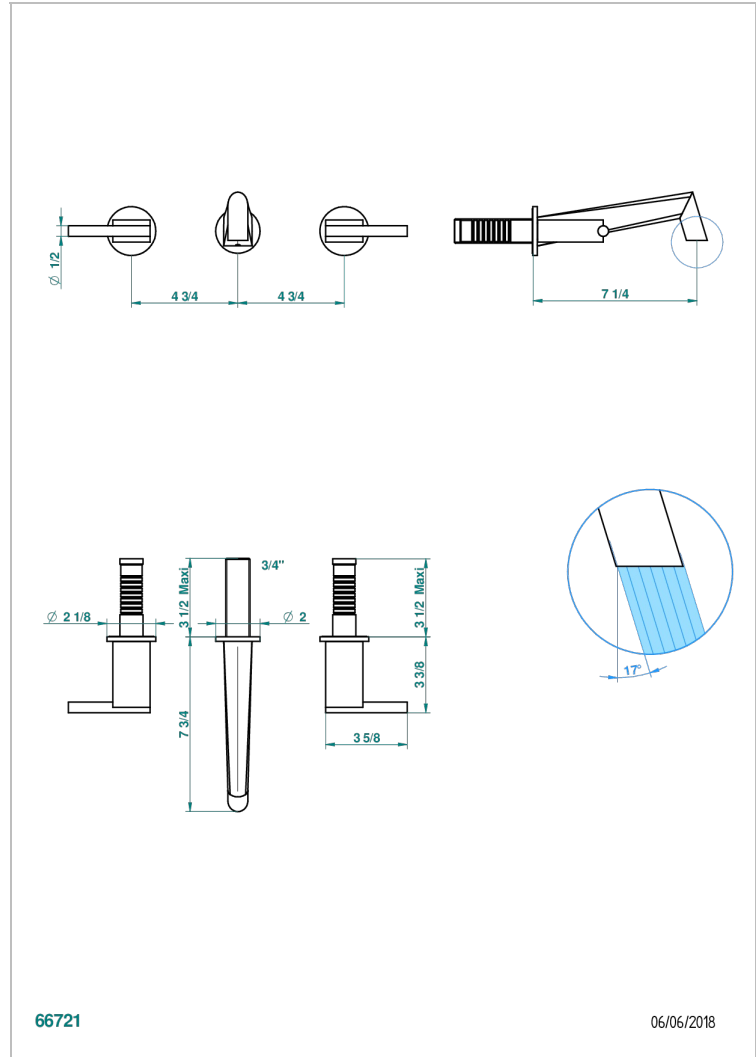

# MONTAIGNE VENUS WHITE MARBLE WITH LEVER HANDLES

G3W-40GB

Trim only for wall mounted 3-hole basin mixer

66721

06/06/2018

## CHARACTERISTIC

- Montaigne Venus white marble with lever handles
- Trim only for wall mounted 3-hole basin mixer

## RELATED SKU'S

- Ref. G00-40AC Rough parts for wall mounted 3 hole mixer, cross handle version
- Ref. G00-40AM Rough parts for wall mounted 3 hole mixer, lever handle version