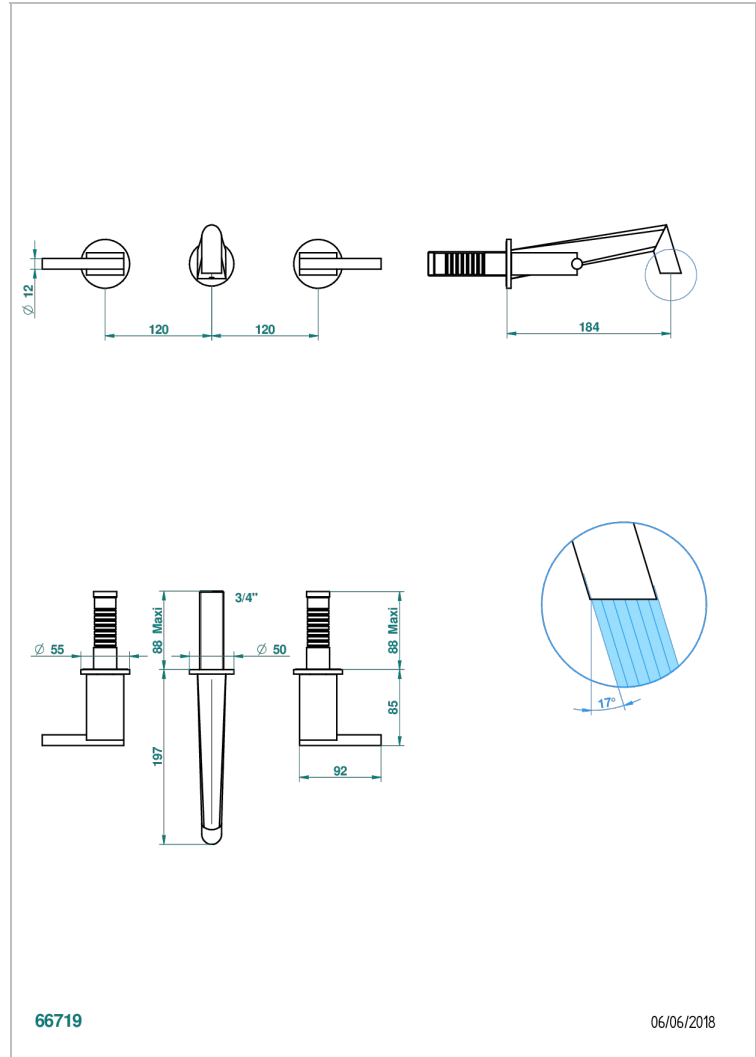

# MONTAIGNE LEONARDO GREY MARBLE WITH LEVER HANDLES

G3U-40GB

Trim only for wall mounted 3-hole basin mixer

66719

06/06/2018

## CHARACTERISTIC

- Montaigne Leonardo Grey marble with lever handles
- Trim only for wall mounted 3-hole basin mixer

## RELATED SKU'S

- Ref. G00-40AC Rough parts for wall mounted 3 hole mixer, cross handle version
- Ref. G00-40AM Rough parts for wall mounted 3 hole mixer, lever handle version