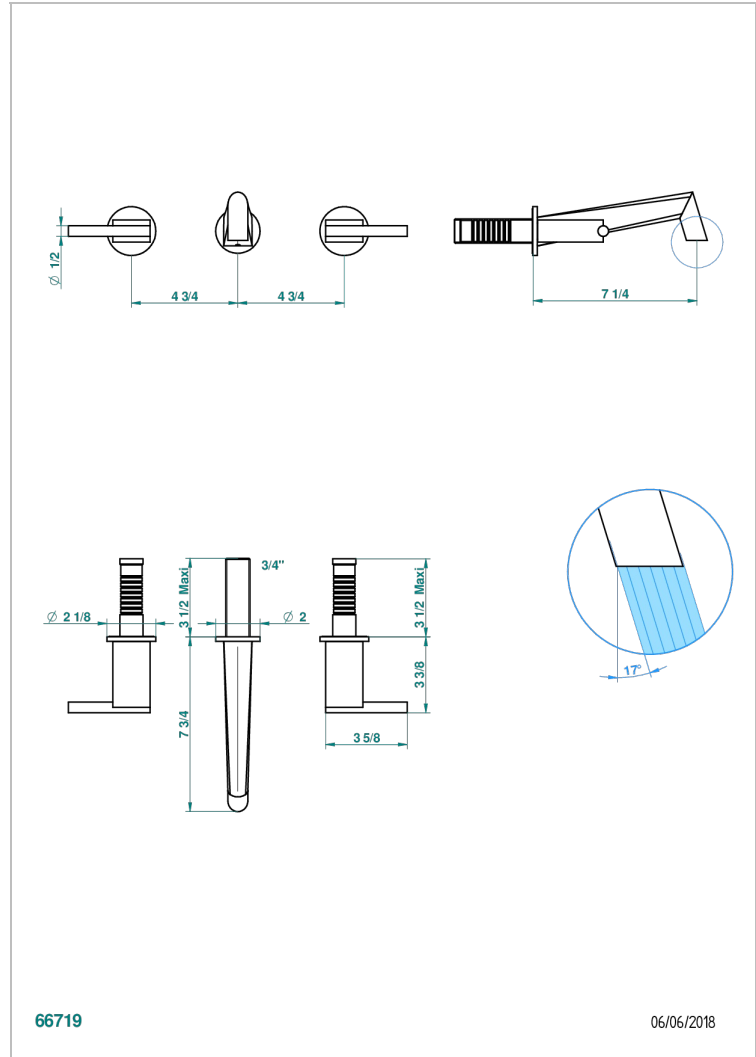

# MONTAIGNE LEONARDO GREY MARBLE WITH LEVER HANDLES

G3U-40GB

Trim only for wall mounted 3-hole basin mixer

66719

06/06/2018

## CHARACTERISTIC

- Montaigne Leonardo Grey marble with lever handles
- Trim only for wall mounted 3-hole basin mixer

## RELATED SKU'S

- Ref. G00-40AC Rough parts for wall mounted 3 hole mixer, cross handle version
- Ref. G00-40AM Rough parts for wall mounted 3 hole mixer, lever handle version