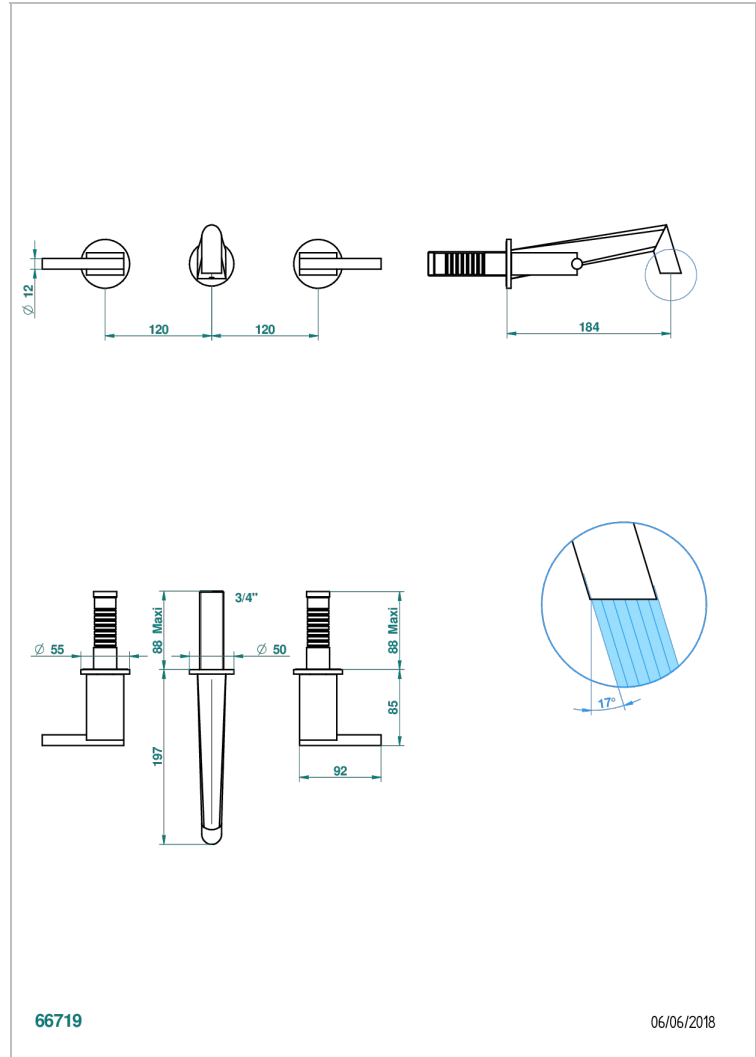

MONTAIGNE LEONARDO GREY MARBLE WITH LEVER HANDLES

G3U-40GB

Trim only for wall mounted 3-hole basin mixer

66719

06/06/2018

CHARACTERISTIC

- Montaigne Leonardo Grey marble with lever handles
- Trim only for wall mounted 3-hole basin mixer

RELATED SKU'S

- Ref. G00-40AC Rough parts for wall mounted 3 hole mixer, cross handle version
- Ref. G00-40AM Rough parts for wall mounted 3 hole mixer, lever handle version

AVAILABLE FINITIONS

Antique nickel - H28
Black ceram - D30
Blush PVD - H62
Brass color PVD - H49
Brown bronze color PVD - F33
Gold color PVD - H52