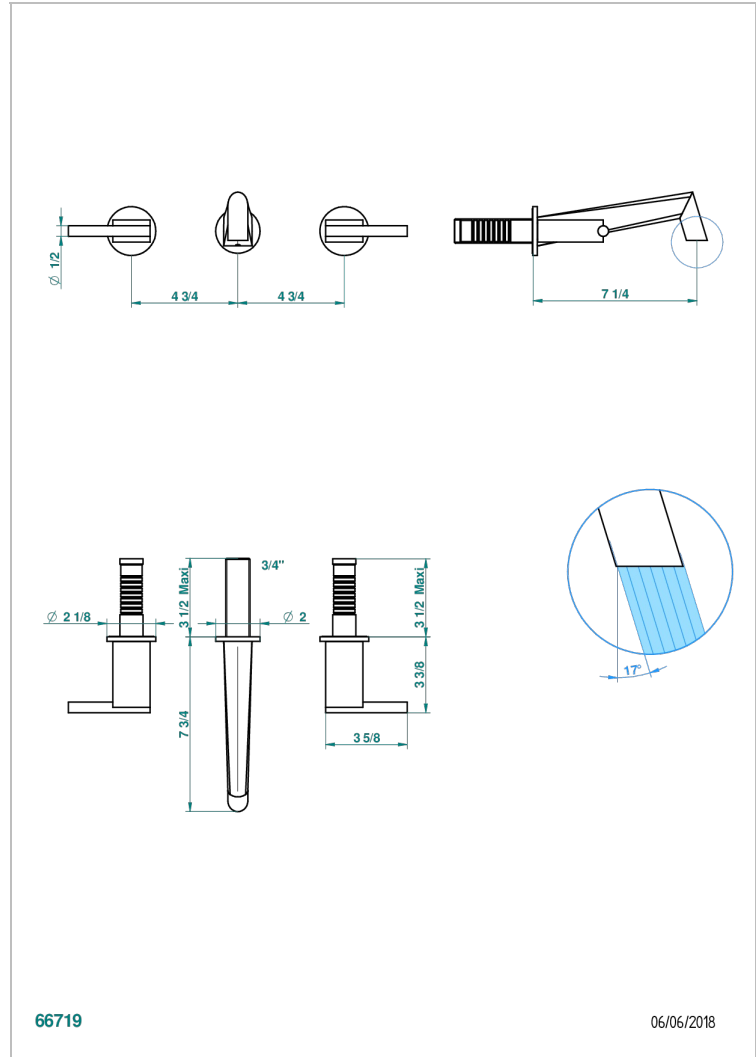

MONTAIGNE LEONARDO GREY MARBLE WITH LEVER HANDLES

G3U-40GB

Trim only for wall mounted 3-hole basin mixer

66719

06/06/2018

CHARACTERISTIC

- Montaigne Leonardo Grey marble with lever handles
- Trim only for wall mounted 3-hole basin mixer

RELATED SKU'S

- Ref. G00-40AC Rough parts for wall mounted 3 hole mixer, cross handle version
- Ref. G00-40AM Rough parts for wall mounted 3 hole mixer, lever handle version

AVAILABLE FINITIONS

Antique nickel - H28
Black ceram - D30
Blush PVD - H62
Brass color PVD - H49
Brown bronze color PVD - F33
Gold color PVD - H52