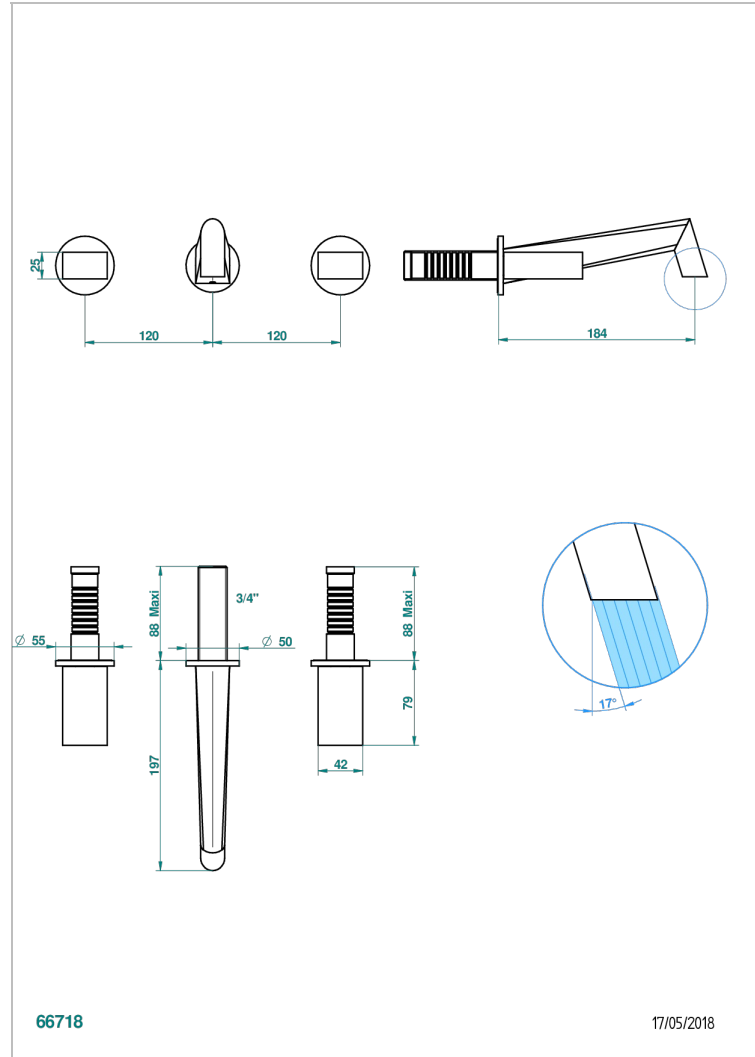

MONTAIGNE LEONARDO GREY MARBLE

G3T-40GB

Trim only for wall mounted 3-hole basin mixer

THG[®]
PARIS

CHARACTERISTIC

- Montaigne Leonardo Grey marble
- Trim only for wall mounted 3-hole basin mixer

RELATED SKU'S

- Ref. G00-40AC Rough parts for wall mounted 3 hole mixer, cross handle version
- Ref. G00-40AM Rough parts for wall mounted 3 hole mixer, lever handle version

AVAILABLE FINITIONS

Antique nickel - H28
Black ceram - D30
Blush PVD - H62
Brass color PVD - H49
Brown bronze color PVD - F33
Gold color PVD - H52