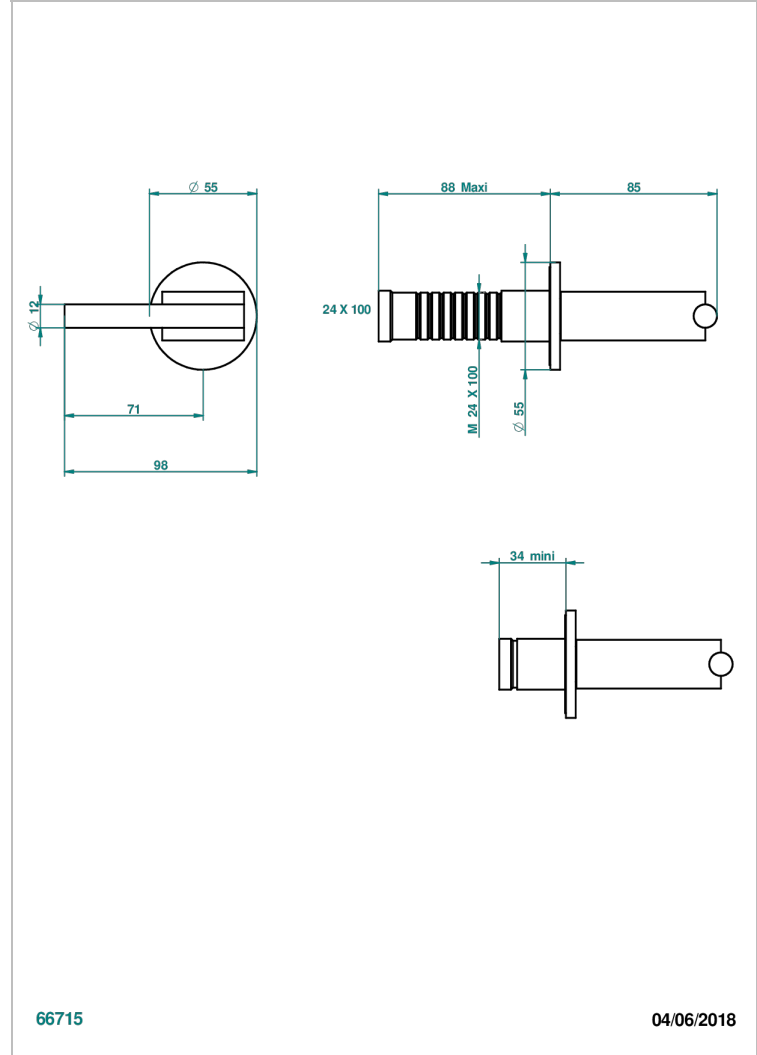

MONTAIGNE GRAND ANTIQUE MARBLE WITH LEVER HANDLES

G3S-30B

Wall volume control 30 & 32 trim

66715

04/06/2018

CHARACTERISTIC

- Montaigne Grand Antique marble with lever handles
- Wall volume control 30 & 32 trim

RELATED SKU'S

- Ref. G00-32CUSA 3/4" Volume control wall valve with ceramic cartridge
- Ref. G00-32HUSA 3/4" Volume control wall valve with ceramic cartridge counterclockwise
- Ref. G00-30CUSA 1/2" volume control wall valve with ceramic cartridge
- Ref. G00-30HUSA 1/2" Volume control wall valve with ceramic cartridge counterclockwise