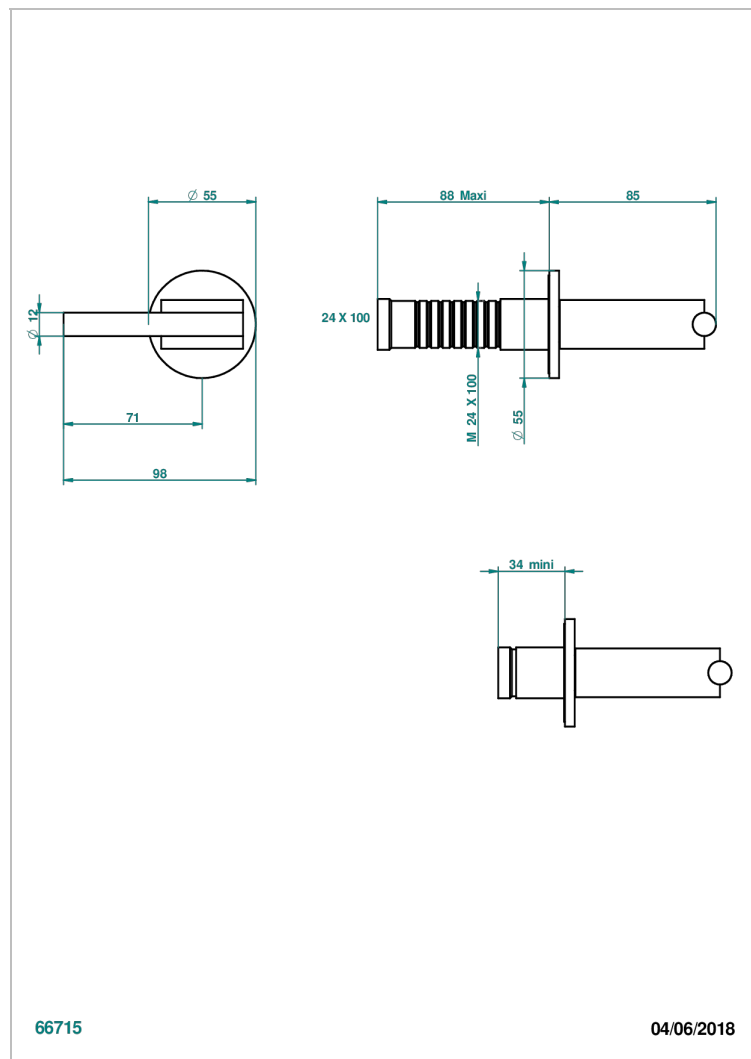

MONTAIGNE GRAND ANTIQUE MARBLE WITH LEVER

G3S-30B

Trim only for wall valve 1/2" ref.30/CA & 30/HA and 3/4" ref.32/CA & 32/HA and diverter ref.50/4VMA

66715

04/06/2018

CHARACTERISTIC

- Montaigne Grand Antique marble with lever
- Trim only for wall valve 1/2" ref.30/CA & 30/HA and 3/4" ref.32/CA & 32/HA and diverter ref.50/4VMA

RELATED SKU'S

- Ref. G00-30/CA Wall mounted 1/2" valve body with ceramic head, 1/4 turn left - no trim
- Ref. G00-30/HA Wall mounted 1/2" valve body with ceramic head, 1/4 turn right
- Ref. G00-32/CA Wall mounted 3/4" valve with ceramic head, 1/4 turn left - no trim
- Ref. G00-32/HA Wall mounted 3/4" valve body with ceramic head, 1/4 turn right - no trim