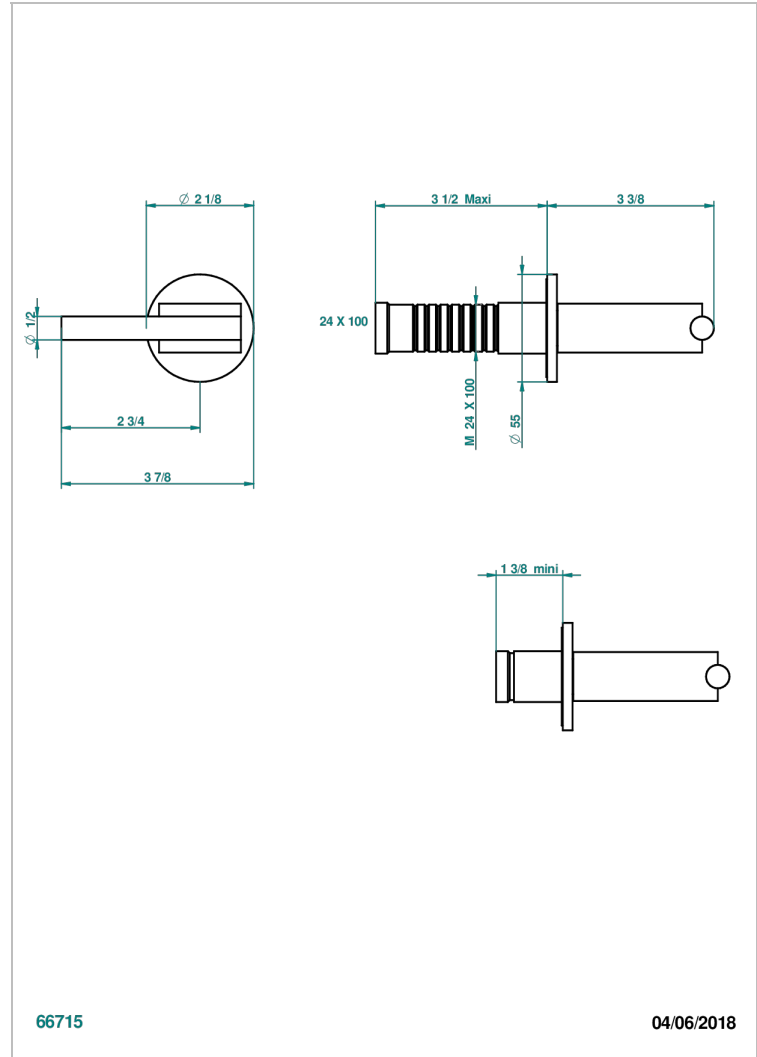

MONTAIGNE GRAND ANTIQUE MARBLE WITH LEVER

G3S-30B

Trim only for wall valve 1/2" ref.30/CA & 30/HA and 3/4" ref.32/CA & 32/HA and diverter ref.50/4VMA

66715

04/06/2018

CHARACTERISTIC

- Montaigne Grand Antique marble with lever
- Trim only for wall valve 1/2" ref.30/CA & 30/HA and 3/4" ref.32/CA & 32/HA and diverter ref.50/4VMA

RELATED SKU'S

- Ref. G00-30/CA Wall mounted 1/2" valve body with ceramic head, 1/4 turn left - no trim
- Ref. G00-30/HA Wall mounted 1/2" valve body with ceramic head, 1/4 turn right
- Ref. G00-32/CA Wall mounted 3/4" valve with ceramic head, 1/4 turn left - no trim
- Ref. G00-32/HA Wall mounted 3/4" valve body with ceramic head, 1/4 turn right - no trim