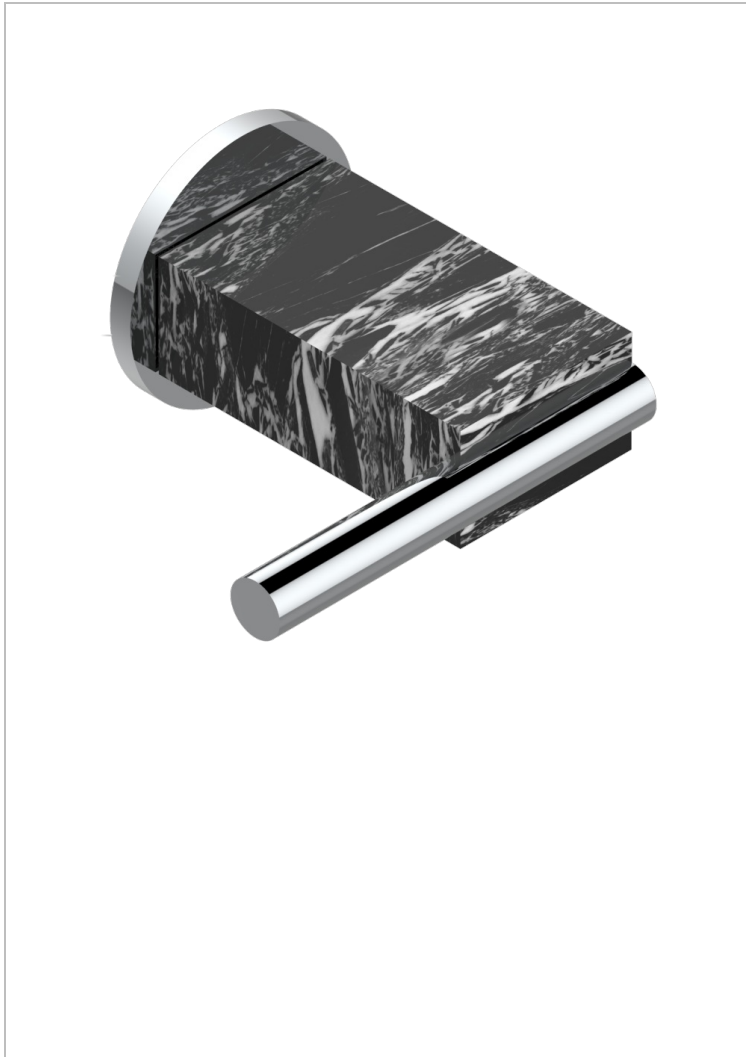

MONTAIGNE GRAND ANTIQUE MARBLE WITH LEVER

G3S-30B

Trim only for wall valve 1/2" ref.30/CA & 30/HA and 3/4" ref.32/CA & 32/HA and diverter ref.50/4VMA

66715

04/06/2018

CHARACTERISTIC

- Montaigne Grand Antique marble with lever
- Trim only for wall valve 1/2" ref.30/CA & 30/HA and 3/4" ref.32/CA & 32/HA and diverter ref.50/4VMA

RELATED SKU'S

- Ref. G00-30/CA Wall mounted 1/2" valve body with ceramic head, 1/4 turn left - no trim
- Ref. G00-30/HA Wall mounted 1/2" valve body with ceramic head, 1/4 turn right
- Ref. G00-32/CA Wall mounted 3/4" valve with ceramic head, 1/4 turn left - no trim
- Ref. G00-32/HA Wall mounted 3/4" valve body with ceramic head, 1/4 turn right - no trim

AVAILABLE FINITIONS

Antique nickel - H28
Black ceram - D30
Blush PVD - H62
Brass color PVD - H49
Brown bronze color PVD - F33
Gold color PVD - H52

Graphite PVD - H64
Lacquered light bronze - D01
Matt Umber PVD - H67
Matt blush PVD - H60
Matt brass color PVD - H50
Matt brown bronze color PVD - F34