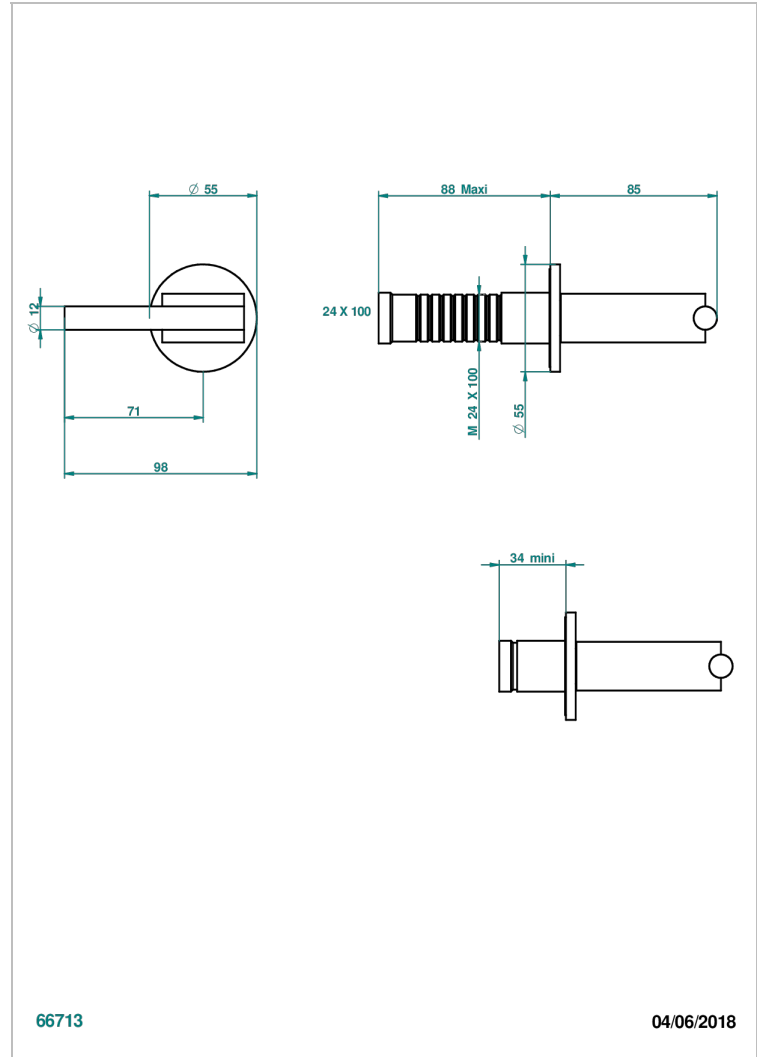

MONTAIGNE LEONARDO GREY MARBLE WITH LEVER HANDLES

G3U-30B

Wall volume control 30 & 32 trim

66713

04/06/2018

CHARACTERISTIC

- Montaigne Leonardo Grey marble with lever handles
- Wall volume control 30 & 32 trim

RELATED SKU'S

- Ref. G00-32CUSA 3/4" Volume control wall valve with ceramic cartridge
- Ref. G00-32HUSA 3/4" Volume control wall valve with ceramic cartridge counterclockwise
- Ref. G00-30CUSA 1/2" volume control wall valve with ceramic cartridge
- Ref. G00-30HUSA 1/2" Volume control wall valve with ceramic cartridge counterclockwise