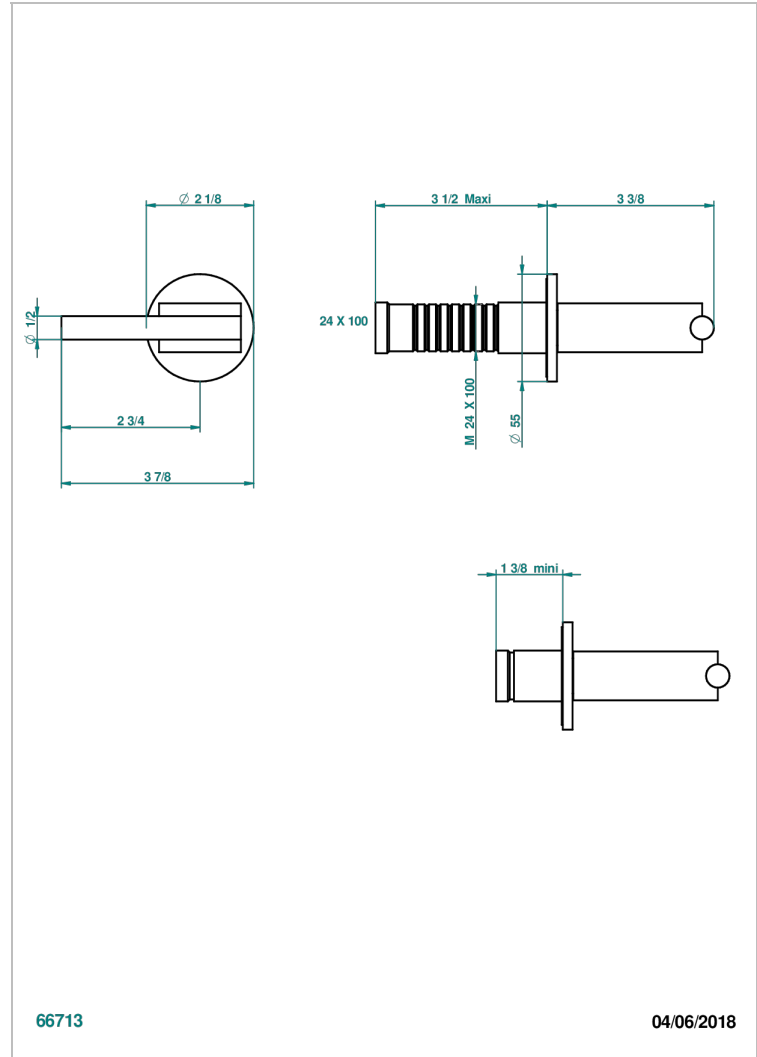

MONTAIGNE LEONARDO GREY MARBLE WITH LEVER HANDLES

G3U-30B

Wall volume control 30 & 32 trim

66713

04/06/2018

CHARACTERISTIC

- Montaigne Leonardo Grey marble with lever handles
- Wall volume control 30 & 32 trim

RELATED SKU'S

- Ref. G00-32CUSA 3/4" Volume control wall valve with ceramic cartridge
- Ref. G00-32HUSA 3/4" Volume control wall valve with ceramic cartridge counterclockwise
- Ref. G00-30CUSA 1/2" volume control wall valve with ceramic cartridge
- Ref. G00-30HUSA 1/2" Volume control wall valve with ceramic cartridge counterclockwise