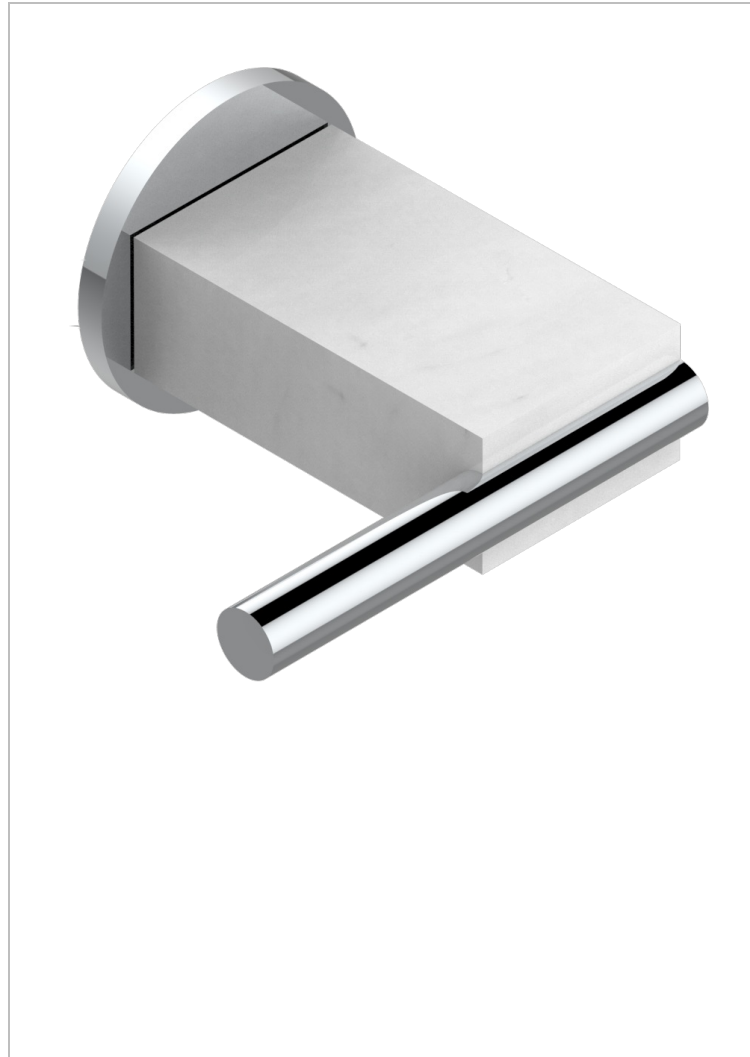

MONTAIGNE VENUS WHITE MARBLE WITH LEVER HANDLES

G3W-30B

Wall volume control 30 & 32 trim

66712

04/06/2018

CHARACTERISTIC

- Montaigne Vénus white marble with lever handles
- Wall volume control 30 & 32 trim

RELATED SKU'S

- Ref. G00-32CUSA 3/4" Volume control wall valve with ceramic cartridge
- Ref. G00-32HUSA 3/4" Volume control wall valve with ceramic cartridge counterclockwise
- Ref. G00-30CUSA 1/2" volume control wall valve with ceramic cartridge
- Ref. G00-30HUSA 1/2" Volume control wall valve with ceramic cartridge counterclockwise

AVAILABLE FINITIONS

Black ceram - D30
Blush PVD - H62
Brass color PVD - H49
Brown bronze color PVD - F33
Chrome polished - A02
Chrome polished / gold polished - G02

Copper antique matt, coated - H07
Gold color PVD - H52
Gold mat - F07
Gold polished - F01
Graphite PVD - H64
Light coated bronze - D01