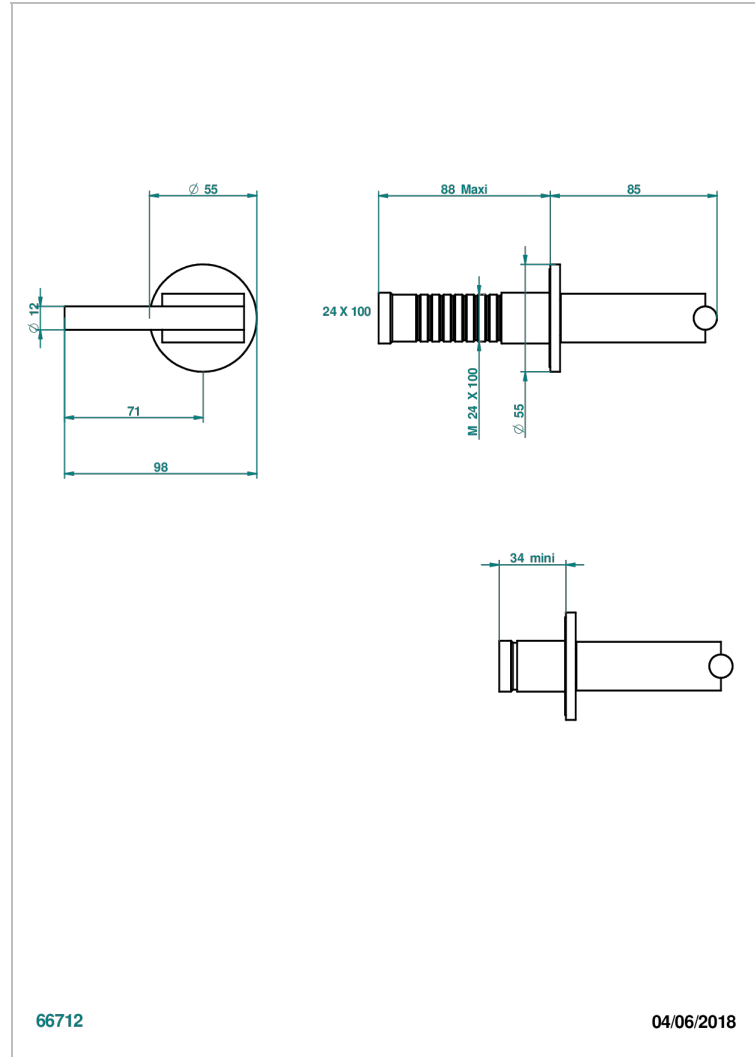

MONTAIGNE VENUS WHITE MARBLE WITH LEVER HANDLES

G3W-30B

Wall volume control 30 & 32 trim

66712

04/06/2018

CHARACTERISTIC

- Montaigne Vénus white marble with lever handles
- Wall volume control 30 & 32 trim

RELATED SKU'S

- Ref. G00-32CUSA 3/4" Volume control wall valve with ceramic cartridge
- Ref. G00-32HUSA 3/4" Volume control wall valve with ceramic cartridge counterclockwise
- Ref. G00-30CUSA 1/2" volume control wall valve with ceramic cartridge
- Ref. G00-30HUSA 1/2" Volume control wall valve with ceramic cartridge counterclockwise