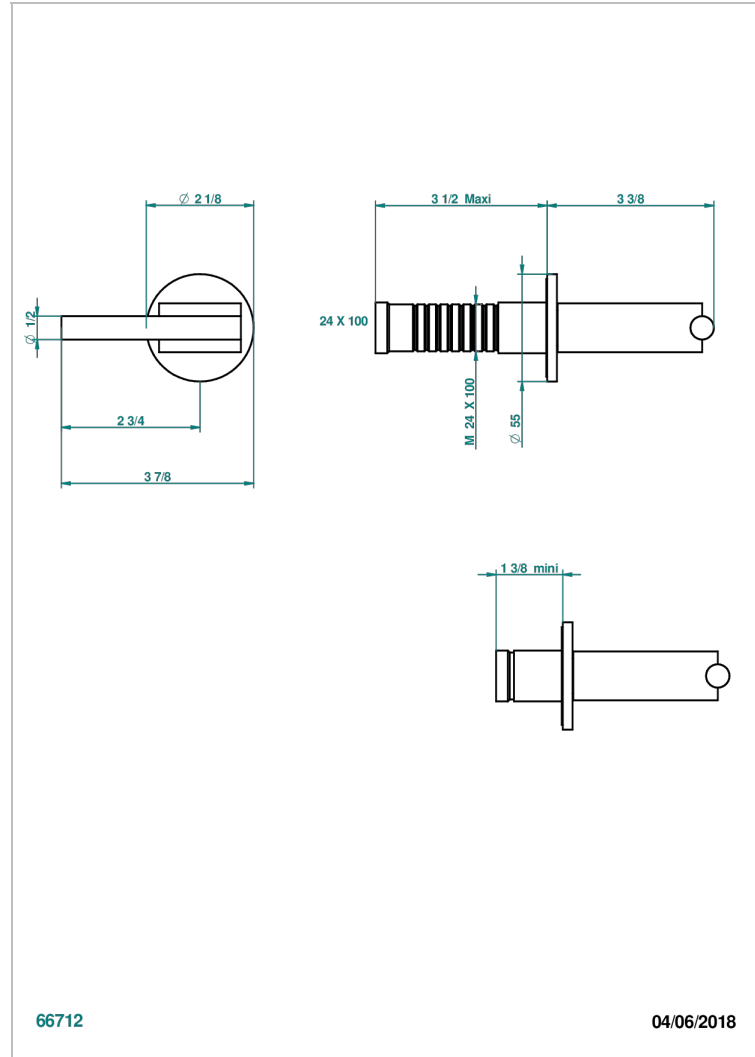

MONTAIGNE VENUS WHITE MARBLE WITH LEVER HANDLES

G3W-30B

Wall volume control 30 & 32 trim

66712

04/06/2018

CHARACTERISTIC

- Montaigne Vénus white marble with lever handles
- Wall volume control 30 & 32 trim

RELATED SKU'S

- Ref. G00-32CUSA 3/4" Volume control wall valve with ceramic cartridge
- Ref. G00-32HUSA 3/4" Volume control wall valve with ceramic cartridge counterclockwise
- Ref. G00-30CUSA 1/2" volume control wall valve with ceramic cartridge
- Ref. G00-30HUSA 1/2" Volume control wall valve with ceramic cartridge counterclockwise