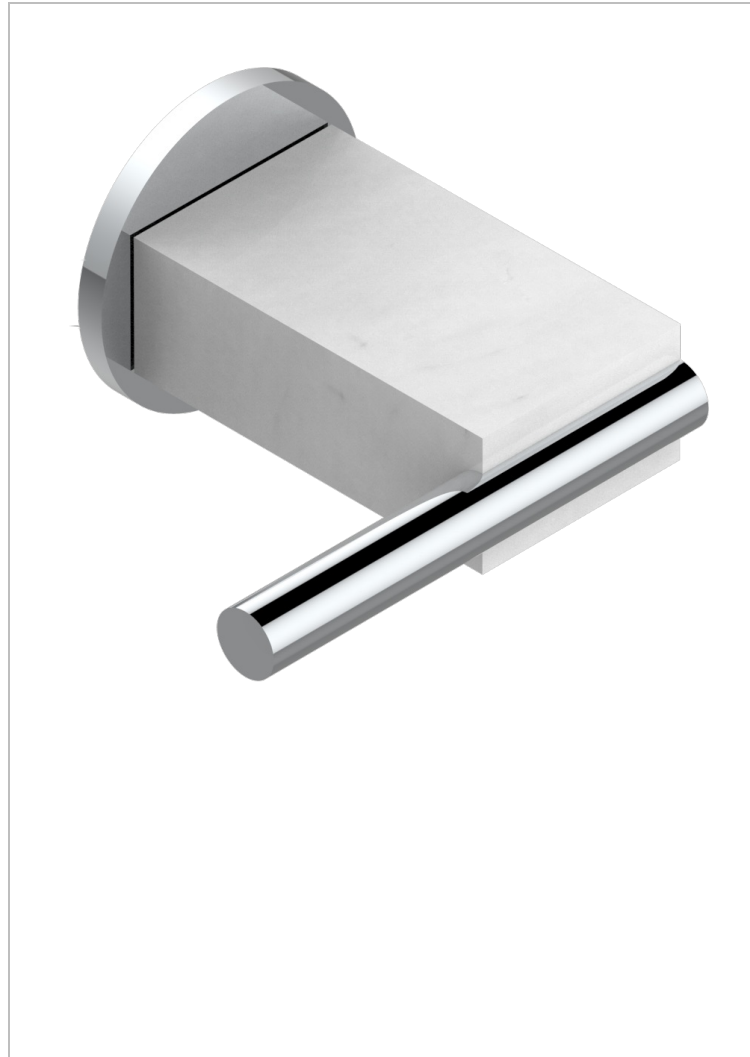

MONTAIGNE VENUS WHITE MARBLE WITH LEVER HANDLES

G3W-30B

Trim only for wall valve 1/2" ref.30/CA & 30/HA and 3/4" ref.32/CA & 32/HA and diverter ref.50/4VMA

66712

04/06/2018

CHARACTERISTIC

- Montaigne Venus white marble with lever handles
- Trim only for wall valve 1/2" ref.30/CA & 30/HA and 3/4" ref.32/CA & 32/HA and diverter ref.50/4VMA

RELATED SKU'S

- Ref. G00-30/CA Wall mounted 1/2" valve body with ceramic head, 1/4 turn left - no trim
- Ref. G00-30/HA Wall mounted 1/2" valve body with ceramic head, 1/4 turn right
- Ref. G00-32/CA Wall mounted 3/4" valve with ceramic head, 1/4 turn left - no trim
- Ref. G00-32/HA Wall mounted 3/4" valve body with ceramic head, 1/4 turn right - no trim

AVAILABLE FINITIONS

Antique nickel - H28
Black ceram - D30
Blush PVD - H62
Brass color PVD - H49
Brown bronze color PVD - F33
Gold color PVD - H52

Graphite PVD - H64
Lacquered light bronze - D01
Matt Umber PVD - H67
Matt blush PVD - H60
Matt brass color PVD - H50
Matt brown bronze color PVD - F34