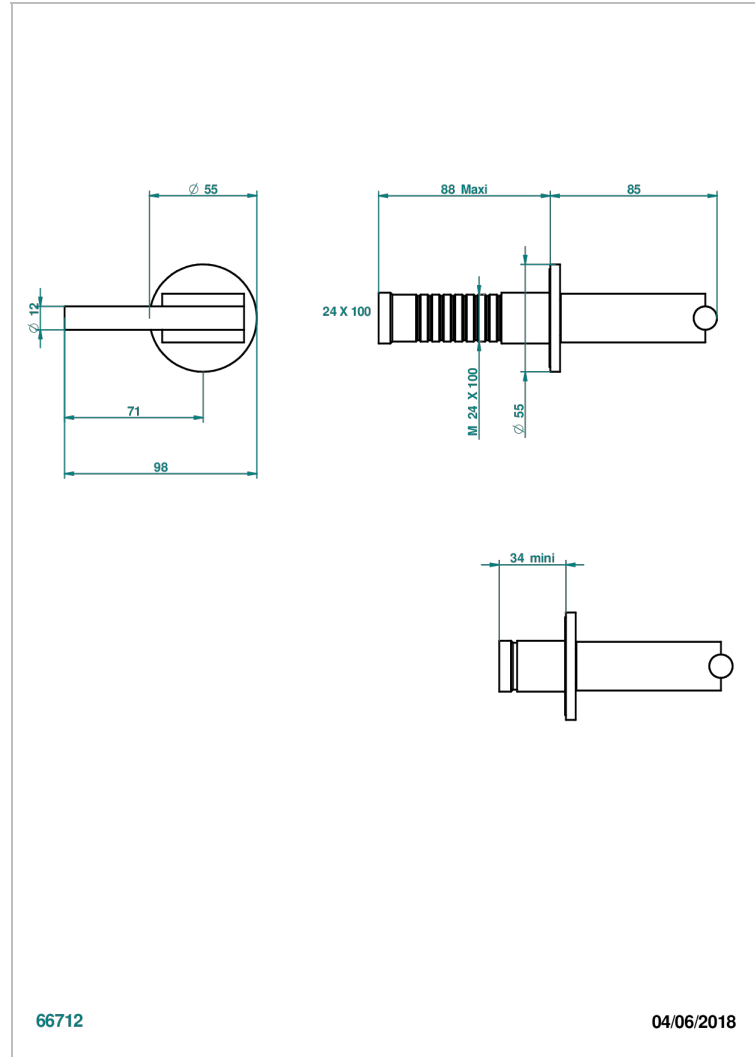

MONTAIGNE VENUS WHITE MARBLE WITH LEVER HANDLES

G3W-30B

Trim only for wall valve 1/2" ref.30/CA & 30/HA and 3/4" ref.32/CA & 32/HA and diverter ref.50/4VMA

66712

04/06/2018

CHARACTERISTIC

- Montaigne Venus white marble with lever handles
- Trim only for wall valve 1/2" ref.30/CA & 30/HA and 3/4" ref.32/CA & 32/HA and diverter ref.50/4VMA

RELATED SKU'S

- Ref. G00-30/CA Wall mounted 1/2" valve body with ceramic head, 1/4 turn left - no trim
- Ref. G00-30/HA Wall mounted 1/2" valve body with ceramic head, 1/4 turn right
- Ref. G00-32/CA Wall mounted 3/4" valve with ceramic head, 1/4 turn left - no trim
- Ref. G00-32/HA Wall mounted 3/4" valve body with ceramic head, 1/4 turn right - no trim