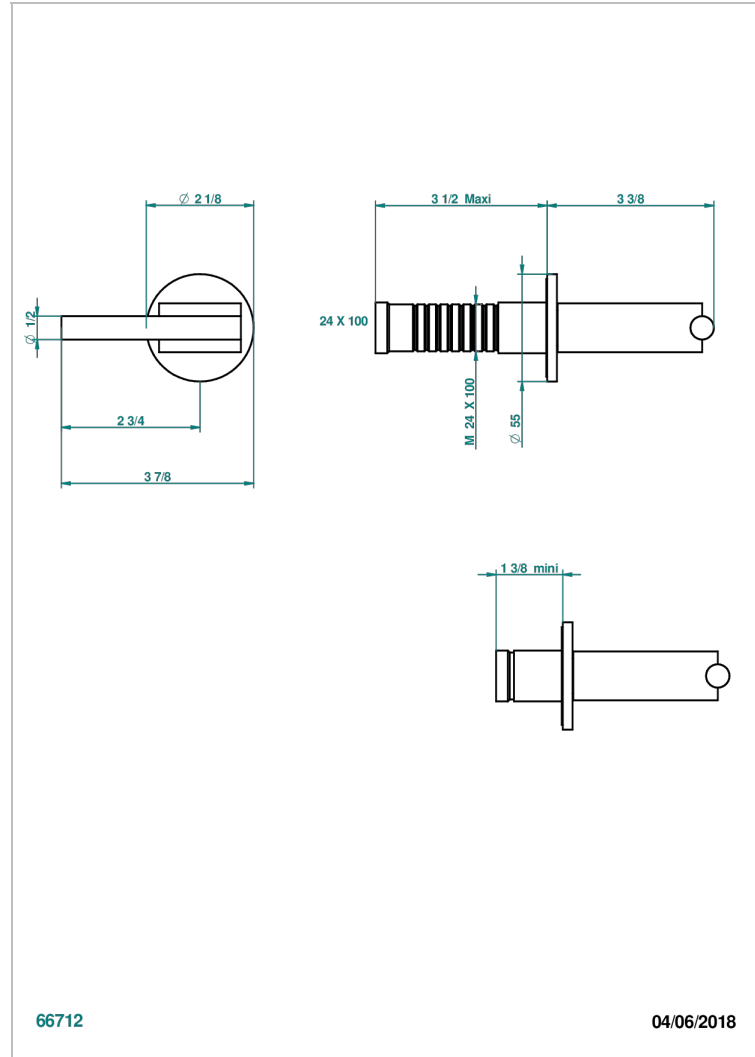

# MONTAIGNE VENUS WHITE MARBLE WITH LEVER HANDLES

G3W-30B

Trim only for wall valve 1/2" ref.30/CA & 30/HA and 3/4" ref.32/CA & 32/HA and diverter ref.50/4VMA

66712

04/06/2018

## CHARACTERISTIC

- Montaigne Venus white marble with lever handles
- Trim only for wall valve 1/2" ref.30/CA & 30/HA and 3/4" ref.32/CA & 32/HA and diverter ref.50/4VMA

## RELATED SKU'S

- Ref. G00-30/CA Wall mounted 1/2" valve body with ceramic head, 1/4 turn left - no trim
- Ref. G00-30/HA Wall mounted 1/2" valve body with ceramic head, 1/4 turn right
- Ref. G00-32/CA Wall mounted 3/4" valve with ceramic head, 1/4 turn left - no trim
- Ref. G00-32/HA Wall mounted 3/4" valve body with ceramic head, 1/4 turn right - no trim