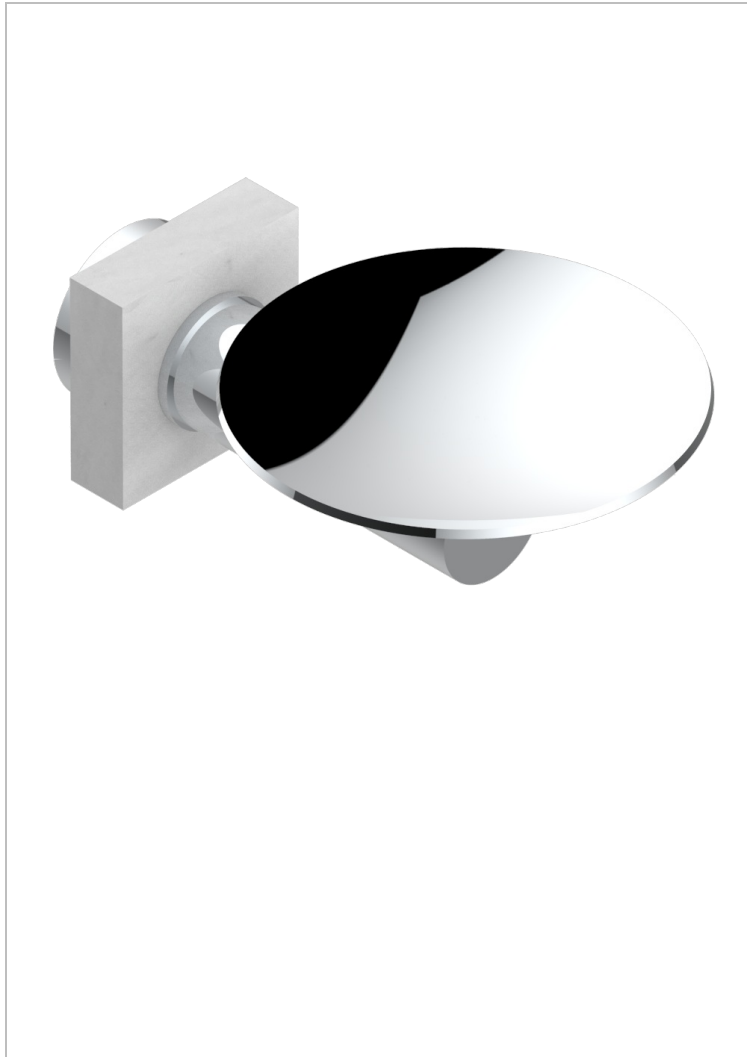

# MONTAIGNE VENUS WHITE MARBLE WITH LEVER HANDLES

G3W-546

Soap dish, wall mounted, 4" diameter

## CHARACTERISTIC

- Montaigne Vénus white marble with lever handles
- Soap dish, wall mounted, 4" diameter

## AVAILABLE FINITIONS

Black ceram - D30  
Blush PVD - H62  
Brass color PVD - H49  
Brown bronze color PVD - F33  
Chrome polished - A02  
Chrome polished / gold polished - G02

Copper antique matt, coated - H07  
Gold color PVD - H52  
Gold mat - F07  
Gold polished - F01  
Graphite PVD - H64  
Light coated bronze - D01