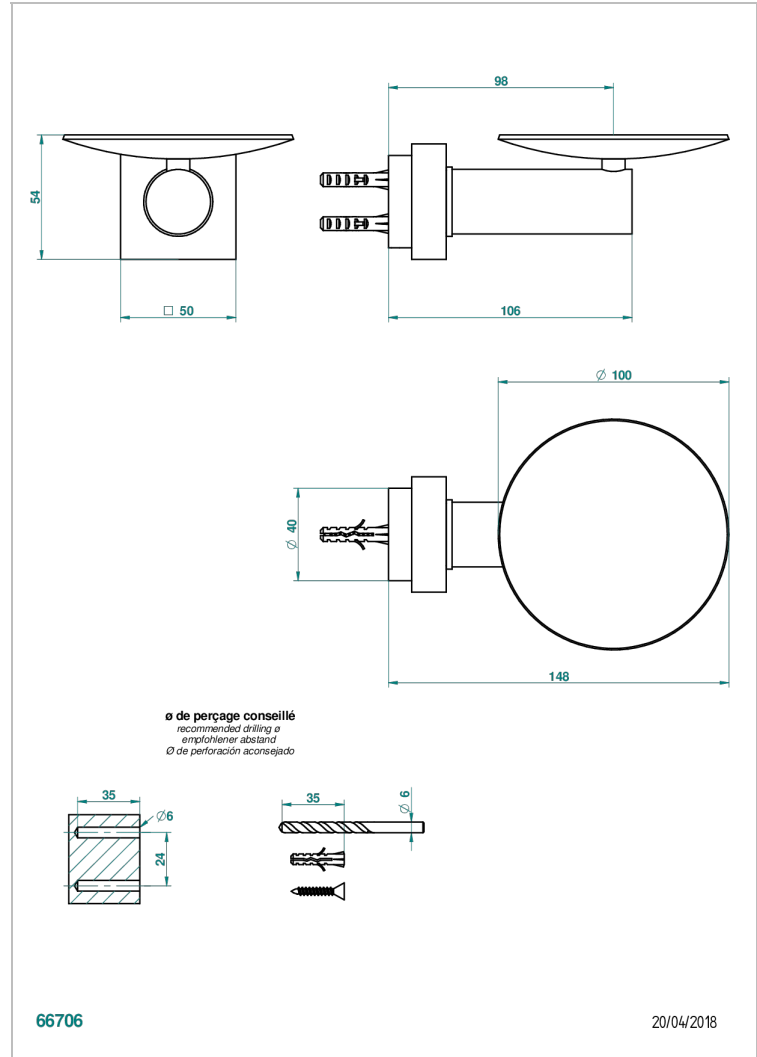

# MONTAIGNE VENUS WHITE MARBLE WITH LEVER HANDLES

G3W-546

Soap dish, wall mounted, 4" diameter

## CHARACTERISTIC

- Montaigne Vénus white marble with lever handles
- Soap dish, wall mounted, 4" diameter