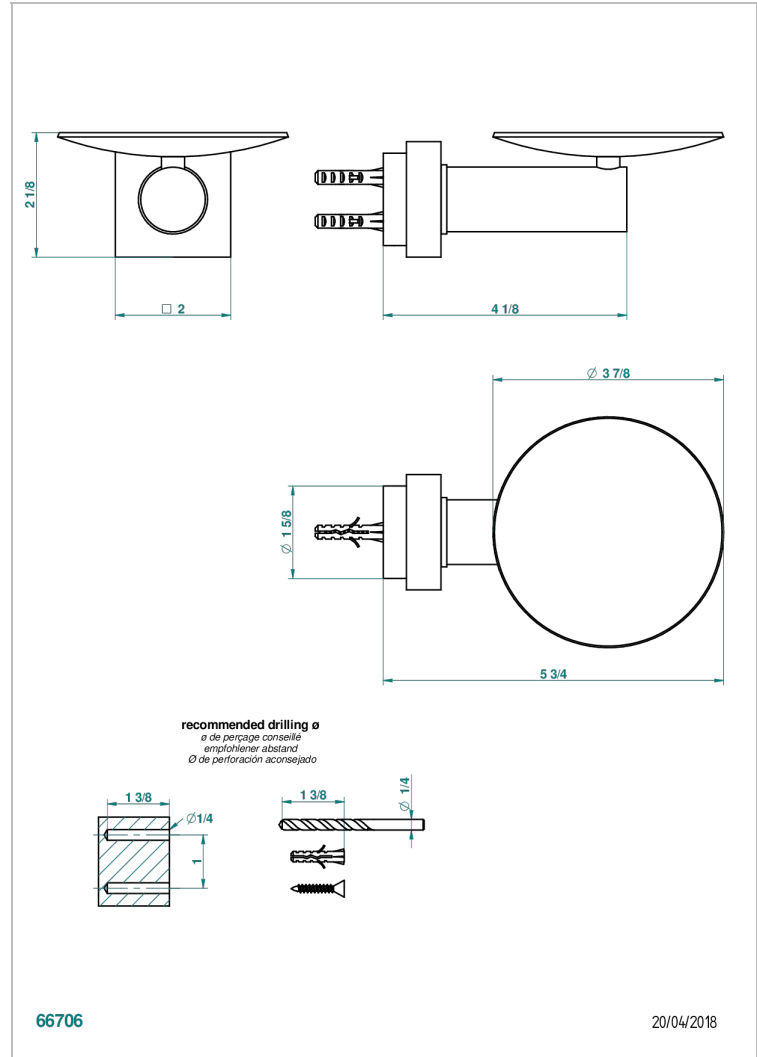

MONTAIGNE VENUS WHITE MARBLE WITH LEVER HANDLES

G3W-546

Soap dish, wall mounted, 4" diameter

CHARACTERISTIC

- Montaigne Vénus white marble with lever handles
- Soap dish, wall mounted, 4" diameter

AVAILABLE FINITIONS