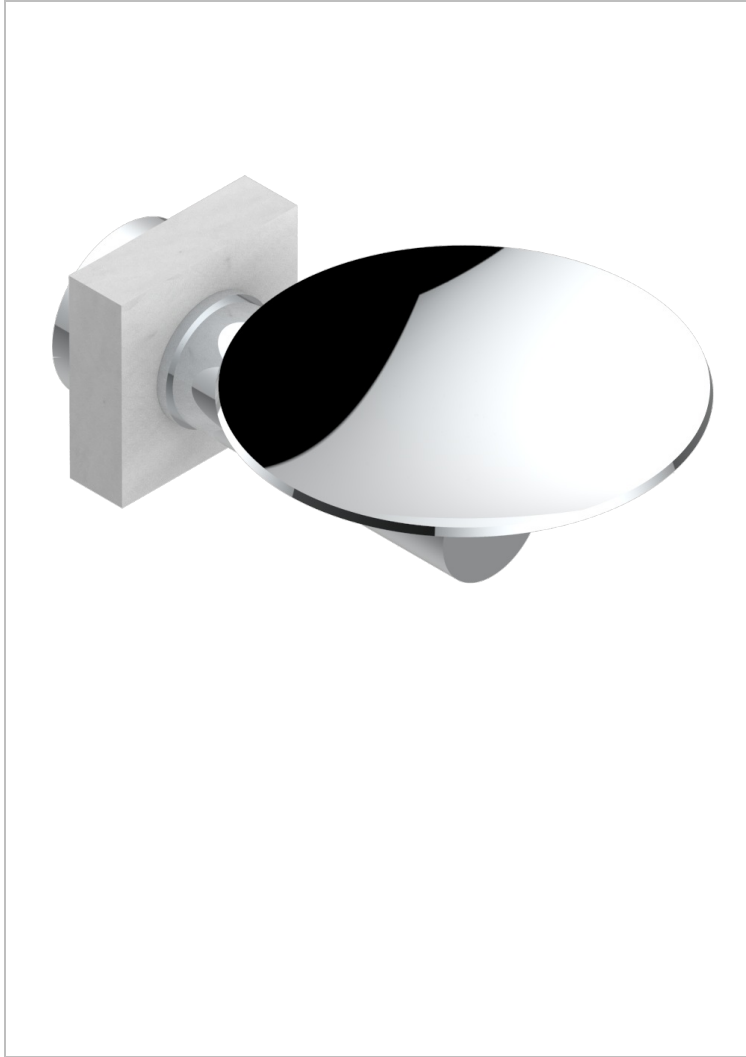

MONTAIGNE VENUS WHITE MARBLE WITH LEVER HANDLES

G3W-546

Soap dish, wall mounted, 4" diameter

CHARACTERISTIC

- Montaigne Vénus white marble with lever handles
- Soap dish, wall mounted, 4" diameter

AVAILABLE FINITIONS

Black ceram - D30
Blush PVD - H62
Brass color PVD - H49
Brown bronze color PVD - F33
Chrome polished - A02
Chrome polished / gold polished - G02

Copper antique matt, coated - H07
Gold color PVD - H52
Gold mat - F07
Gold polished - F01
Graphite PVD - H64
Light coated bronze - D01

Matt Umber PVD - H67
Matt blush PVD - H60
Matt brass color PVD - H50
Matt brown bronze color PVD - F34
Matt chrome (American satin) - C02
Matt gold color PVD - H53

Matt graphite PVD - H65
Matt nickel (American satin) - C01
Matt nickel color PVD - H56
Nickel antique / Sovereign - H28
Nickel color PVD - H55
Nickel polished - B01