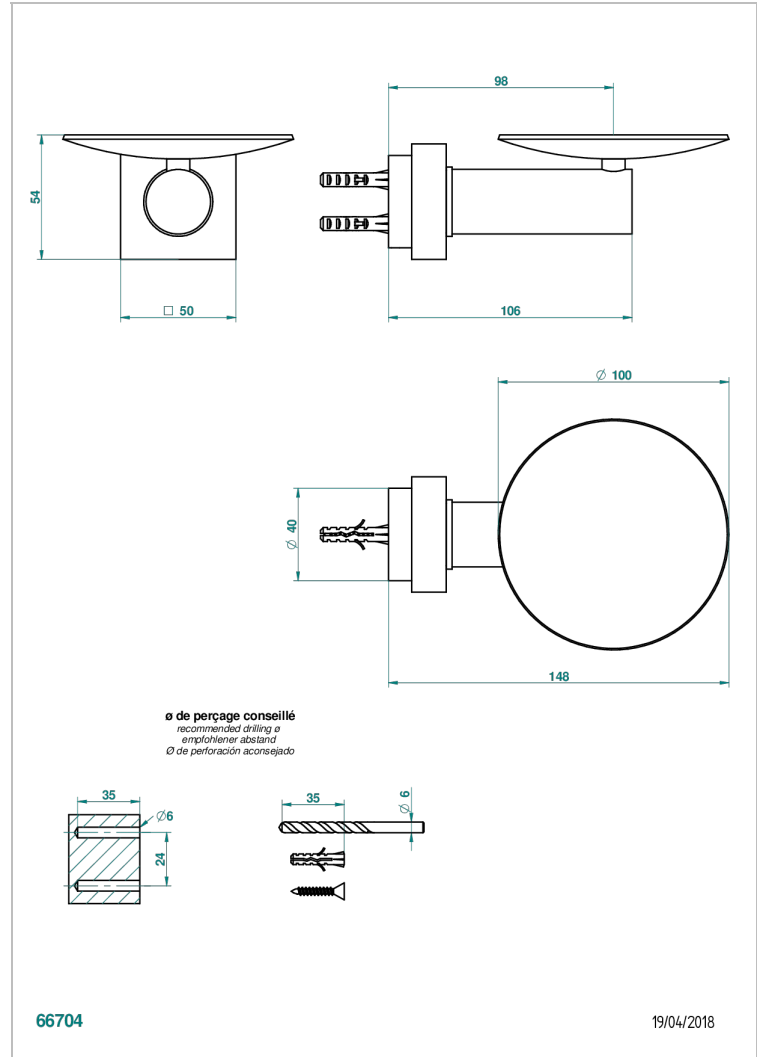

MONTAIGNE GRAND ANTIQUE MARBLE WITH LEVER HANDLES

G3S-546

Soap dish, wall mounted, 4" diameter

CHARACTERISTIC

- Montaigne Grand Antique marble with lever handles
- Soap dish, wall mounted, 4" diameter

AVAILABLE FINITIONS