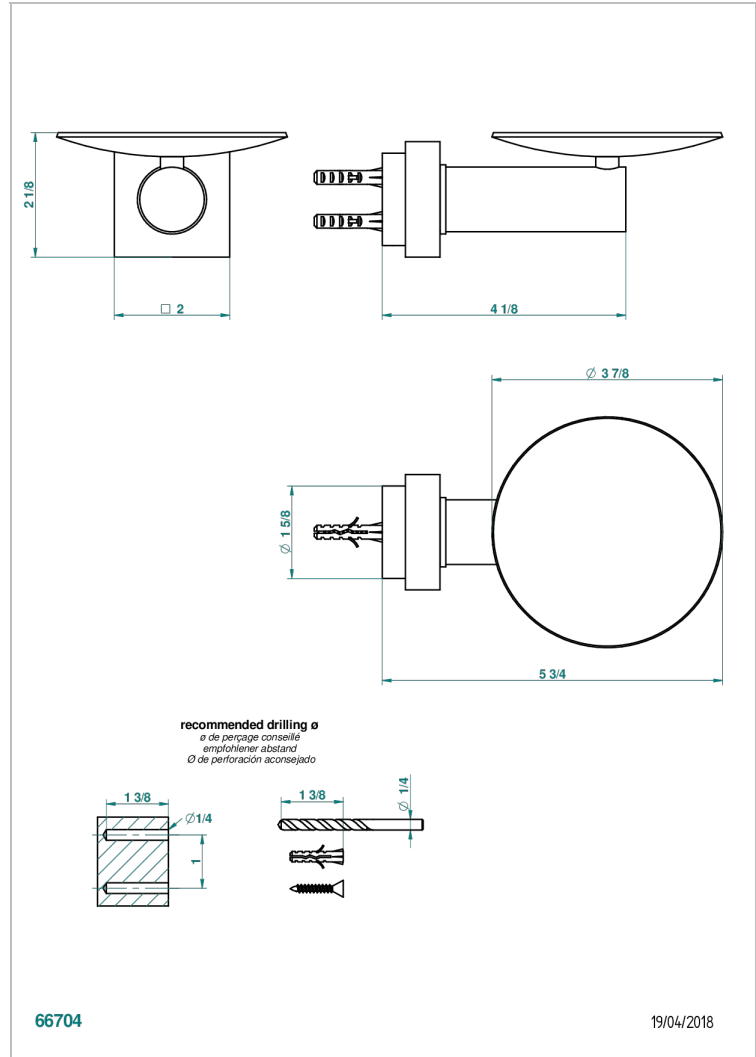

MONTAIGNE GRAND ANTIQUE MARBLE WITH LEVER HANDLES

G3S-546

Soap dish, wall mounted, 4" diameter

CHARACTERISTIC

- Montaigne Grand Antique marble with lever handles
- Soap dish, wall mounted, 4" diameter

AVAILABLE FINITIONS