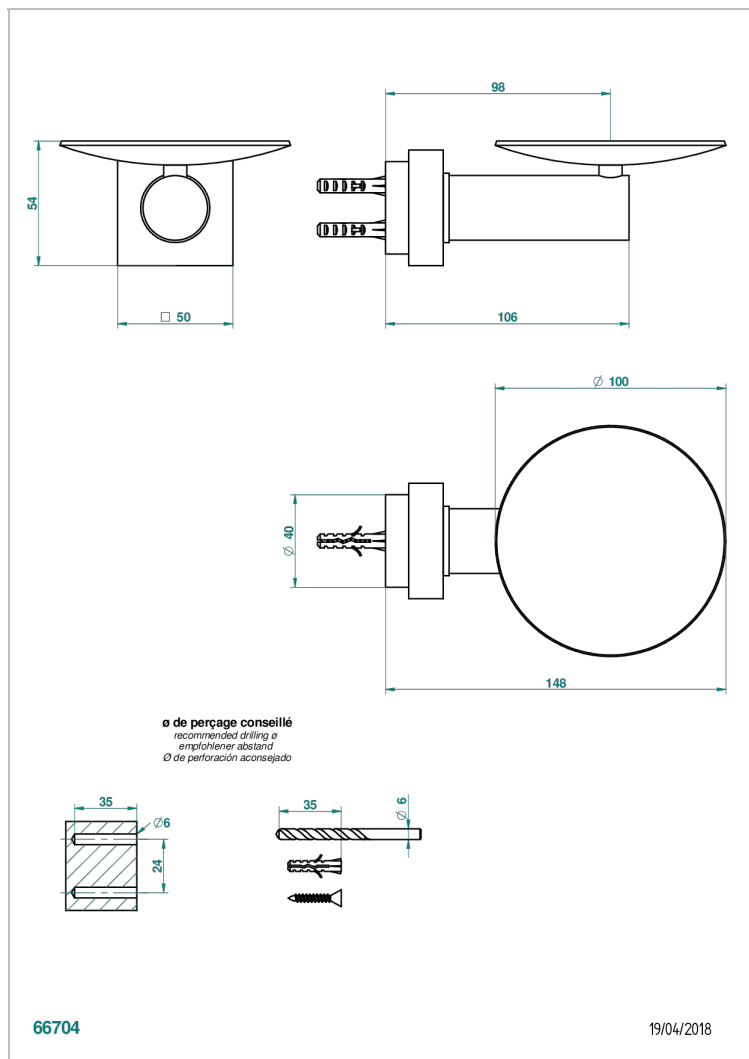

MONTAIGNE GRAND ANTIQUE MARBLE

G3R-546

Soap dish, wall mounted, 4" diameter

CHARACTERISTIC

- Montaigne Grand Antique marble
- Soap dish, wall mounted, 4" diameter

AVAILABLE FINITIONS

Black ceram - D30

Blush PVD - H62