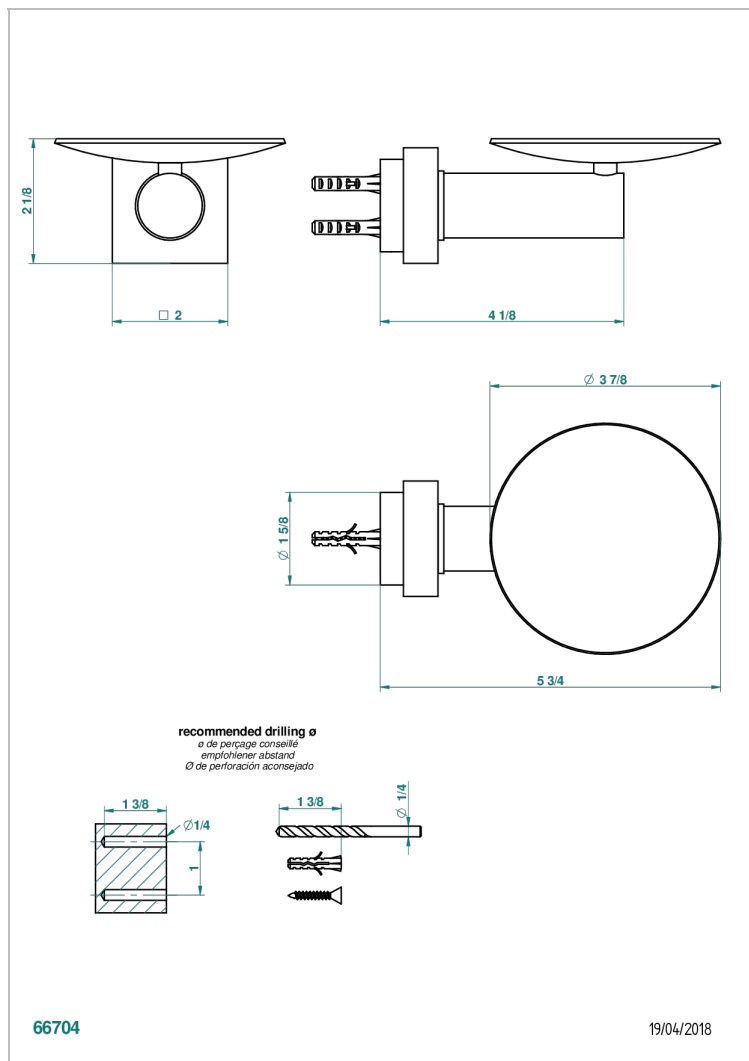

MONTAIGNE GRAND ANTIQUE MARBLE

G3R-546

Soap dish, wall mounted, 4" diameter

CHARACTERISTIC

- Montaigne Grand Antique marble
- Soap dish, wall mounted, 4" diameter

AVAILABLE FINITIONS

Black ceram - D30
 Blush PVD - H62
 Brass color PVD - H49
 Brown bronze color PVD - F33
 Chrome polished - A02
 Chrome polished / gold polished - G02