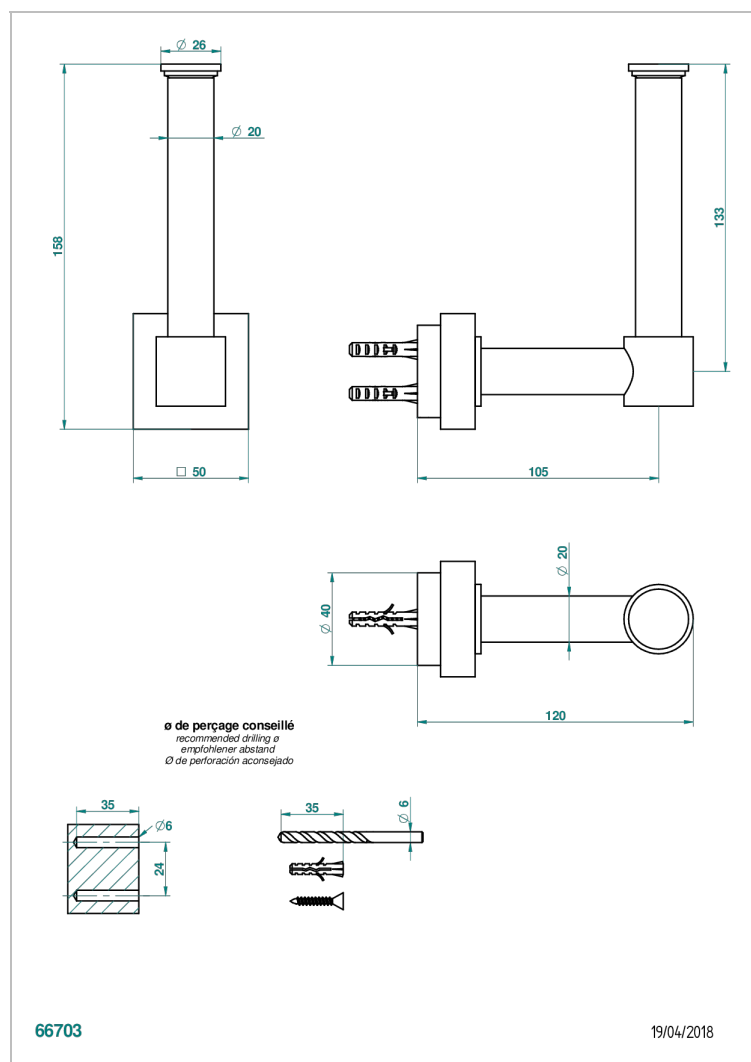

# MONTAIGNE VENUS WHITE MARBLE

G3V-542

Reserve toilet paper holder

## CHARACTERISTIC

- Montaigne Vénus white marble
- Reserve toilet paper holder