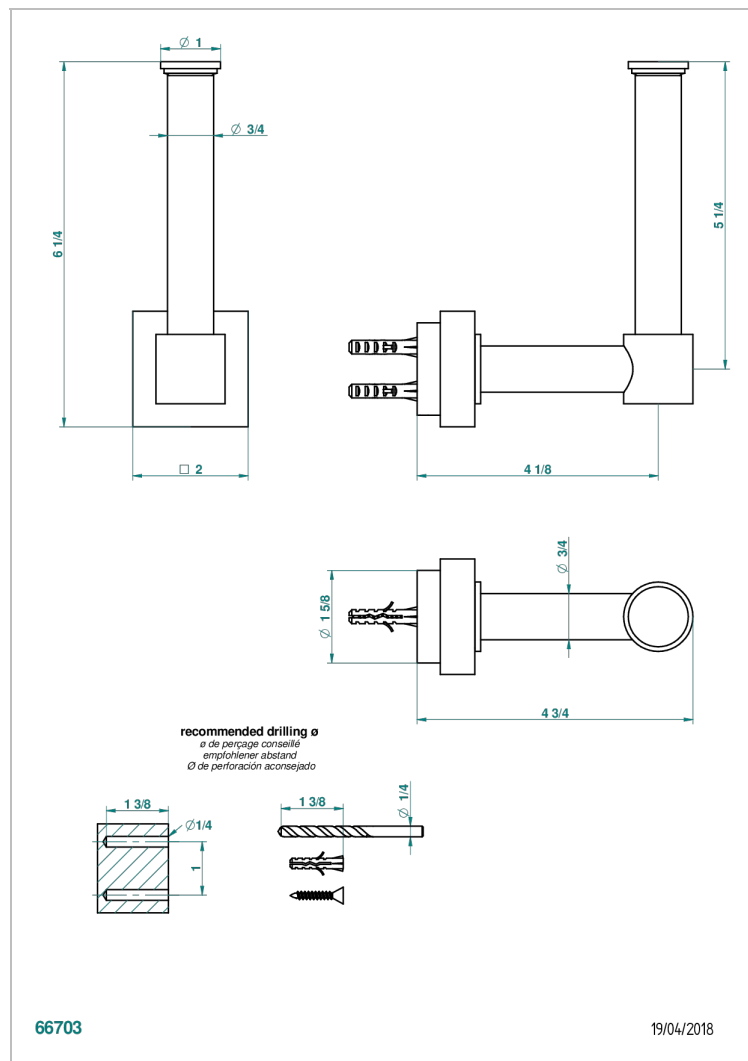

# MONTAIGNE VENUS WHITE MARBLE

G3V-542

Reserve toilet paper holder

66703

19/04/2018

## CHARACTERISTIC

- Montaigne Vénus white marble
- Reserve toilet paper holder