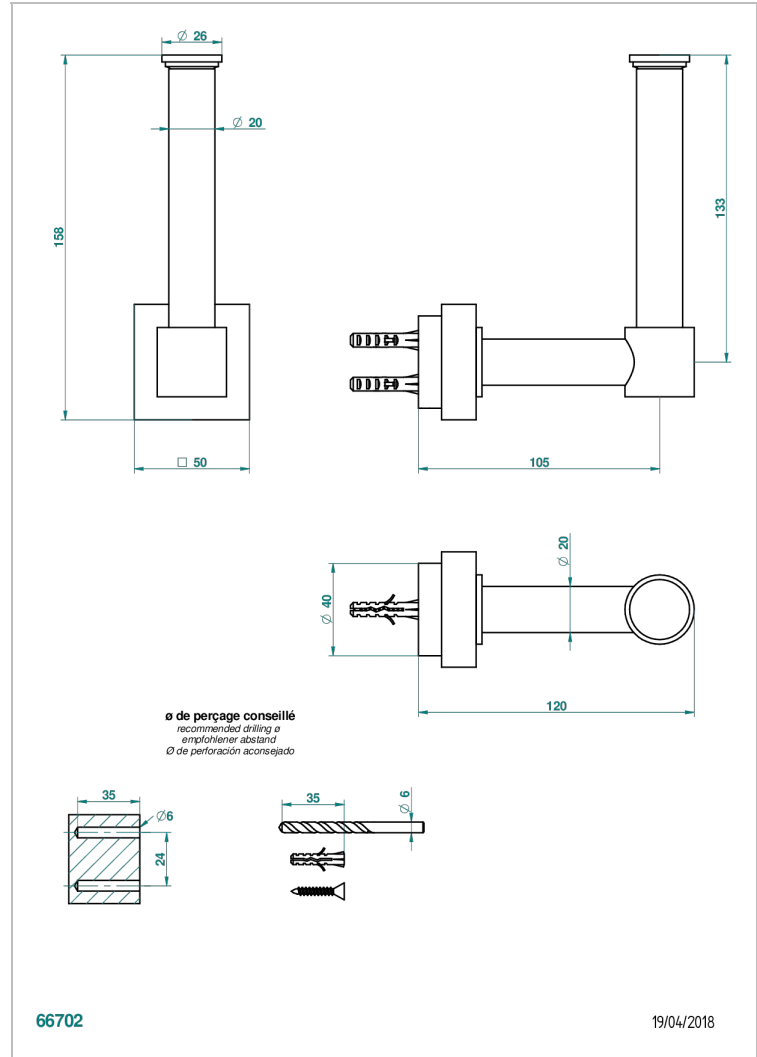

MONTAIGNE LEONARDO GREY MARBLE WITH LEVER HANDLES

G3U-542

Reserve toilet paper holder

CHARACTERISTIC

- Montaigne Leonardo Grey marble with lever handles
- Reserve toilet paper holder

AVAILABLE FINITIONS

Black ceram - D30
 Blush PVD - H62
 Brass color PVD - H49
 Brown bronze color PVD - F33
 Chrome polished - A02
 Chrome polished / gold polished - G02