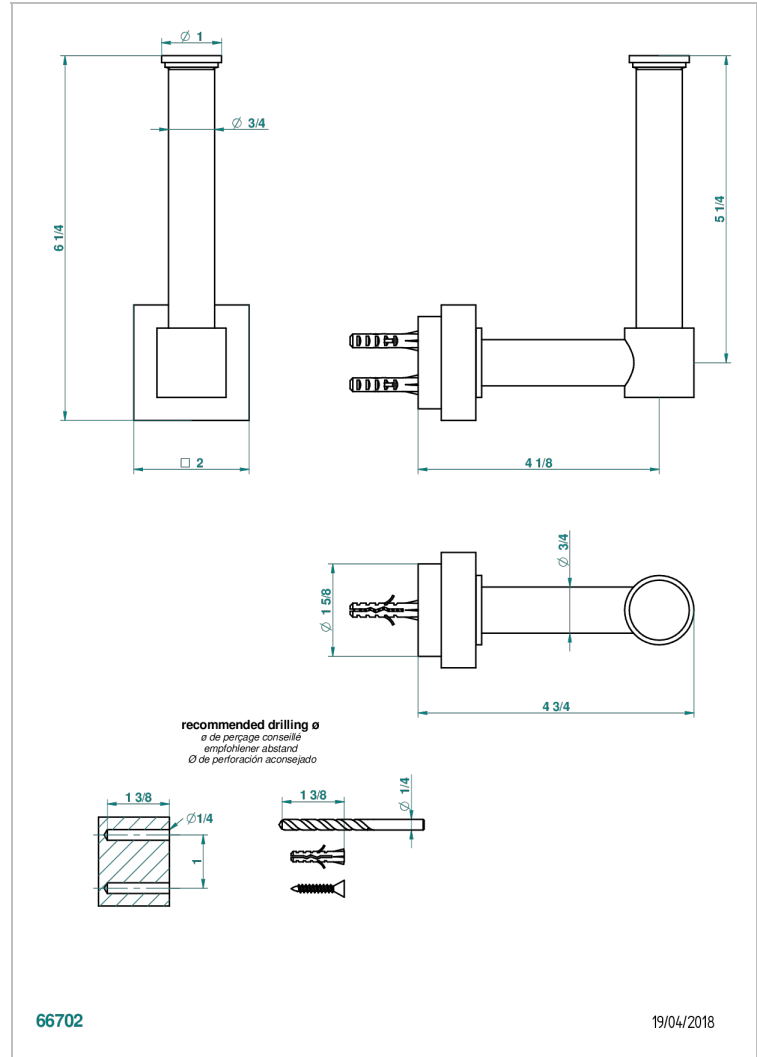

# MONTAIGNE LEONARDO GREY MARBLE WITH LEVER HANDLES

G3U-542

Reserve toilet paper holder

## CHARACTERISTIC

- Montaigne Leonardo Grey marble with lever handles
- Reserve toilet paper holder