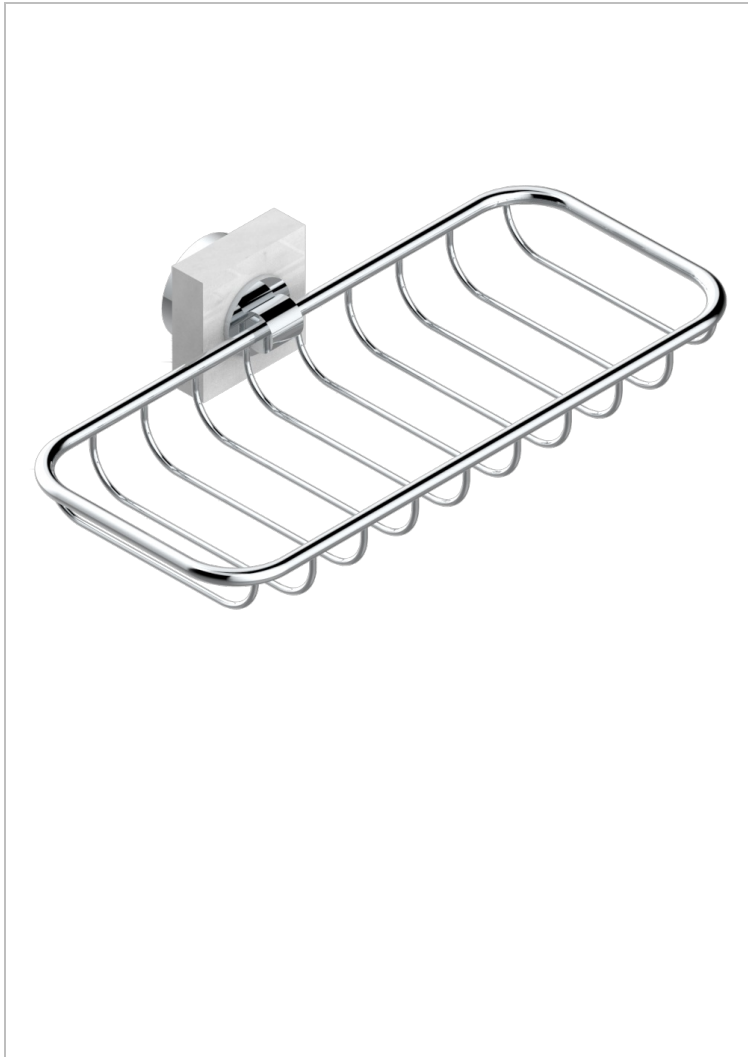

MONTAIGNE VENUS WHITE MARBLE WITH LEVER HANDLES

G3W-620A

Soap basket, wall mounted 10" x 4"3/8

CHARACTERISTIC

- Montaigne Vénus white marble with lever handles
- Soap basket, wall mounted 10" x 4"3/8

AVAILABLE FINITIONS

Black ceram - D30
Blush PVD - H62
Brass color PVD - H49
Brown bronze color PVD - F33
Chrome polished - A02
Chrome polished / gold polished - G02

Copper antique matt, coated - H07
Gold color PVD - H52
Gold mat - F07
Gold polished - F01
Graphite PVD - H64
Light coated bronze - D01