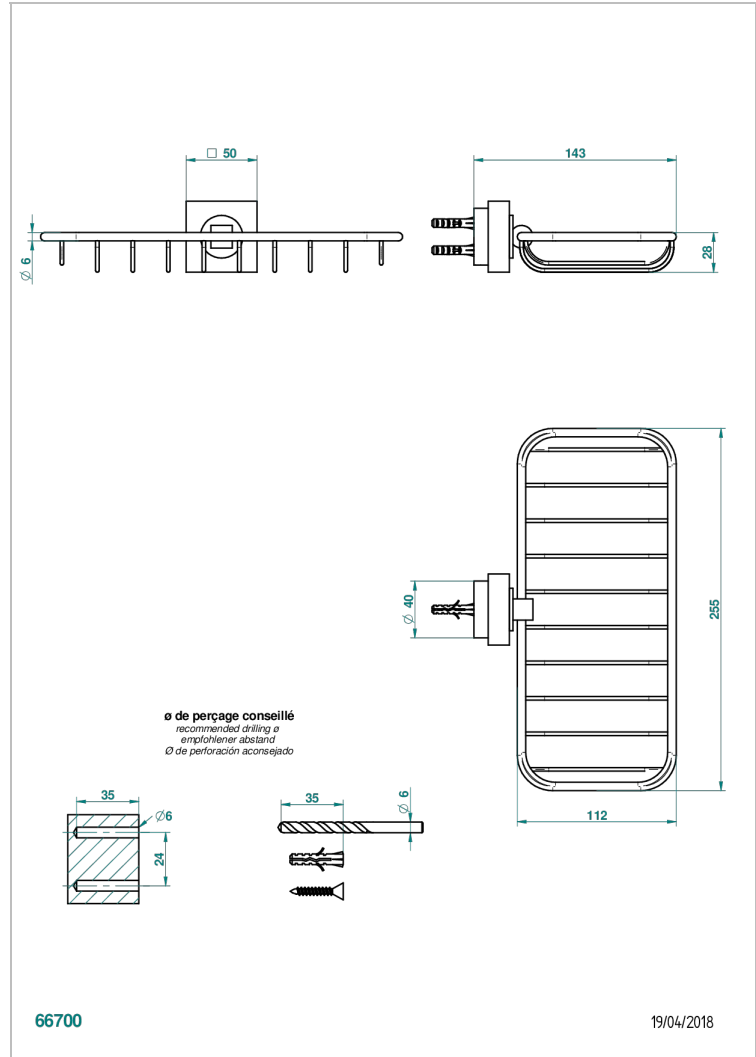

MONTAIGNE VENUS WHITE MARBLE WITH LEVER HANDLES

G3W-620A

Soap basket, wall mounted 10" x 4"3/8

CHARACTERISTIC

- Montaigne Vénus white marble with lever handles
- Soap basket, wall mounted 10" x 4"3/8

AVAILABLE FINITIONS