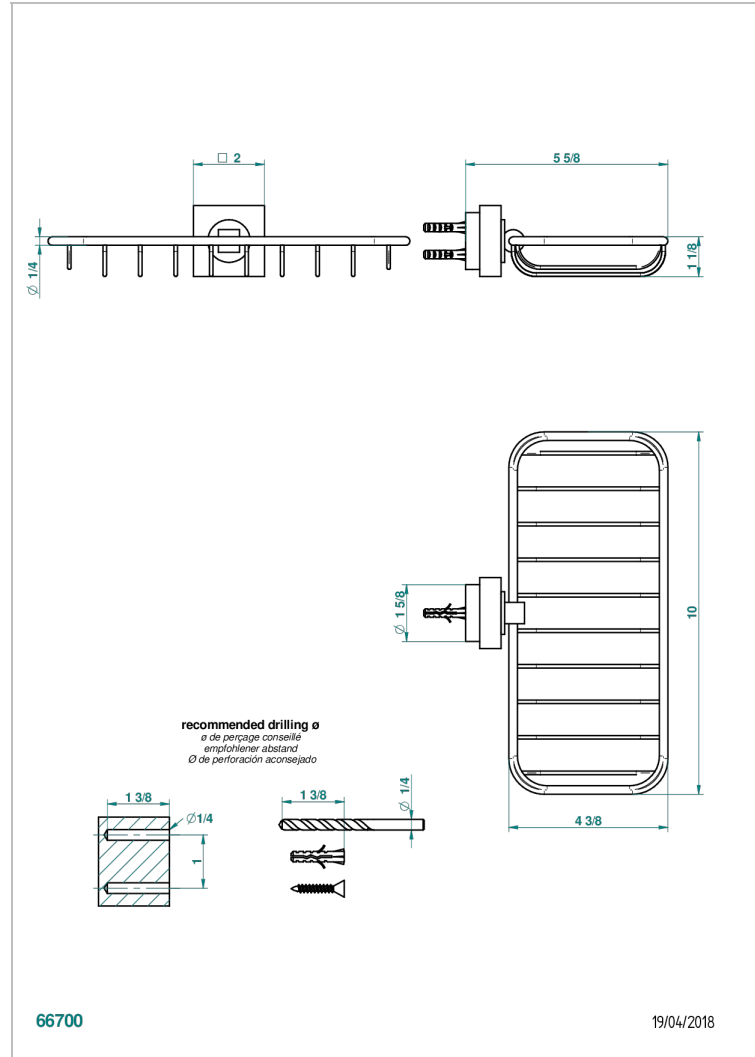

# MONTAIGNE VENUS WHITE MARBLE WITH LEVER HANDLES

G3W-620A

Jabonera mural para ducha

## CARACTERÍSTICAS

- Montaigne Venus white marble with lever handles
- Jabonera mural para ducha