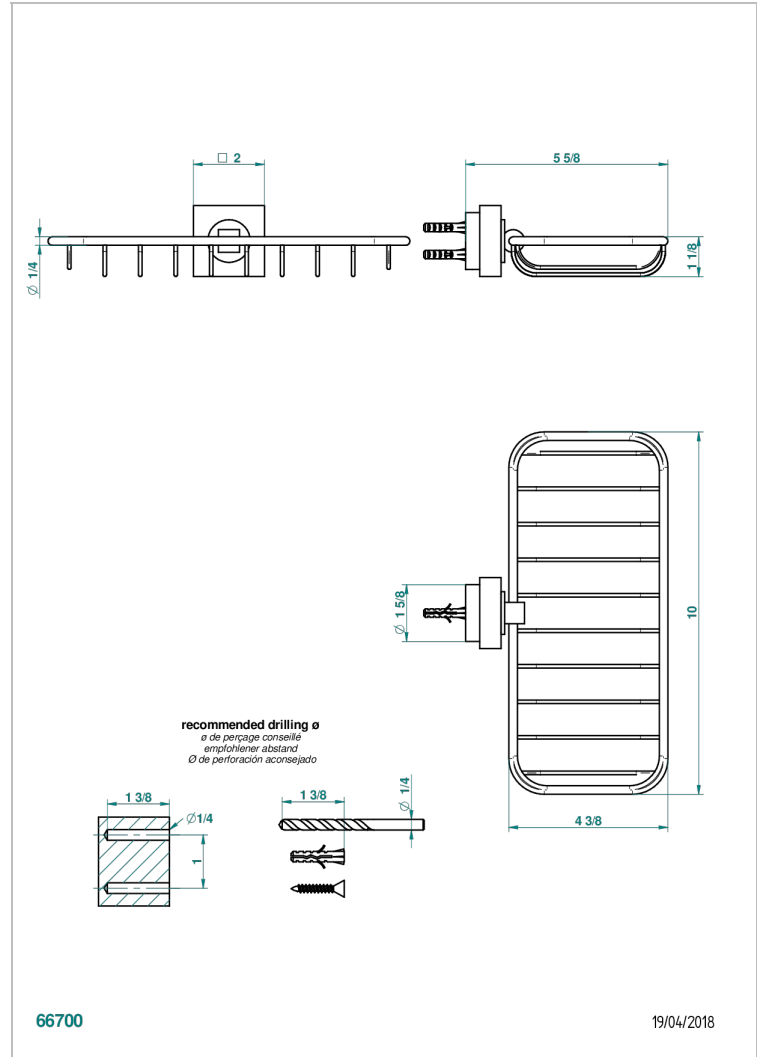

MONTAIGNE VENUS WHITE MARBLE WITH LEVER HANDLES

G3W-620A

Soap basket, wall mounted 10" x 4"3/8

CHARACTERISTIC

- Montaigne Vénus white marble with lever handles
- Soap basket, wall mounted 10" x 4"3/8

AVAILABLE FINITIONS