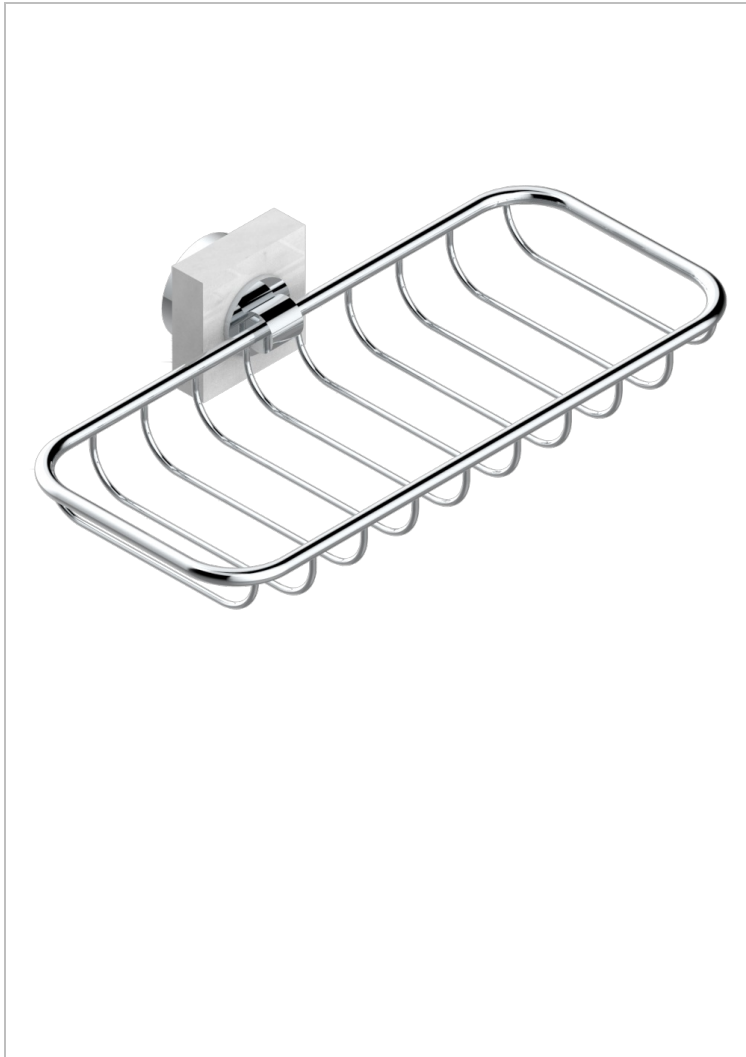

MONTAIGNE VENUS WHITE MARBLE WITH LEVER HANDLES

G3W-620A

Soap basket, wall mounted 10" x 4"3/8

CHARACTERISTIC

- Montaigne Vénus white marble with lever handles
- Soap basket, wall mounted 10" x 4"3/8

AVAILABLE FINITIONS

Black ceram - D30
 Blush PVD - H62
 Brass color PVD - H49
 Brown bronze color PVD - F33
 Chrome polished - A02
 Chrome polished / gold polished - G02

Copper antique matt, coated - H07
 Gold color PVD - H52
 Gold mat - F07
 Gold polished - F01
 Graphite PVD - H64
 Light coated bronze - D01