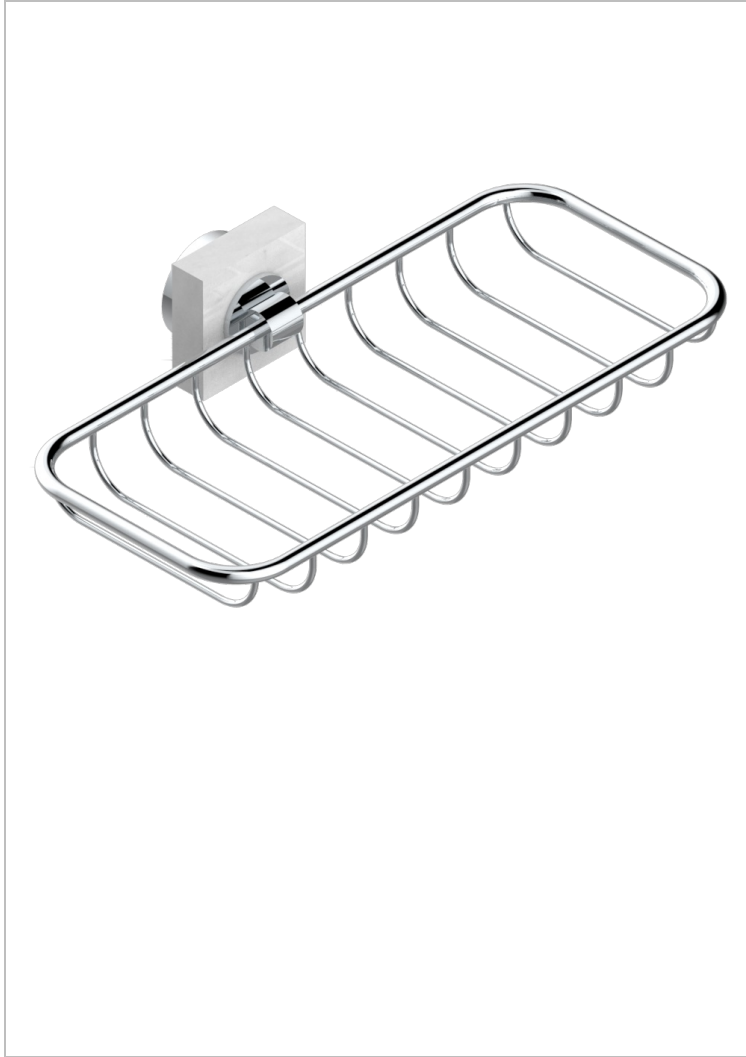

MONTAIGNE VENUS WHITE MARBLE WITH LEVER HANDLES

G3W-620A

Net soap dish

CHARACTERISTIC

- Montaigne Venus white marble with lever handles
- Net soap dish

AVAILABLE FINITIONS

Antique nickel - H28
Black ceram - D30
Blush PVD - H62
Brass color PVD - H49
Brown bronze color PVD - F33
Gold color PVD - H52

Graphite PVD - H64
Lacquered light bronze - D01
Matt Umber PVD - H67
Matt blush PVD - H60
Matt brass color PVD - H50
Matt brown bronze color PVD - F34

Matt chrome - C02
Matt gold - F07
Matt gold color PVD - H53
Matt graphite PVD - H65
Matt nickel (color finish) - C01
Matt nickel color PVD - H56

Nickel color PVD - H55
Polished chrome (color finish) - A02
Polished chrome / Polished gold (color finish) - G02
Polished gold (color finish) - F01
Polished nickel - B01
Soft gold - F30

Soft matt gold - F31
Umber PVD - H66
Varnished matt antique red copper (color finish) - H07