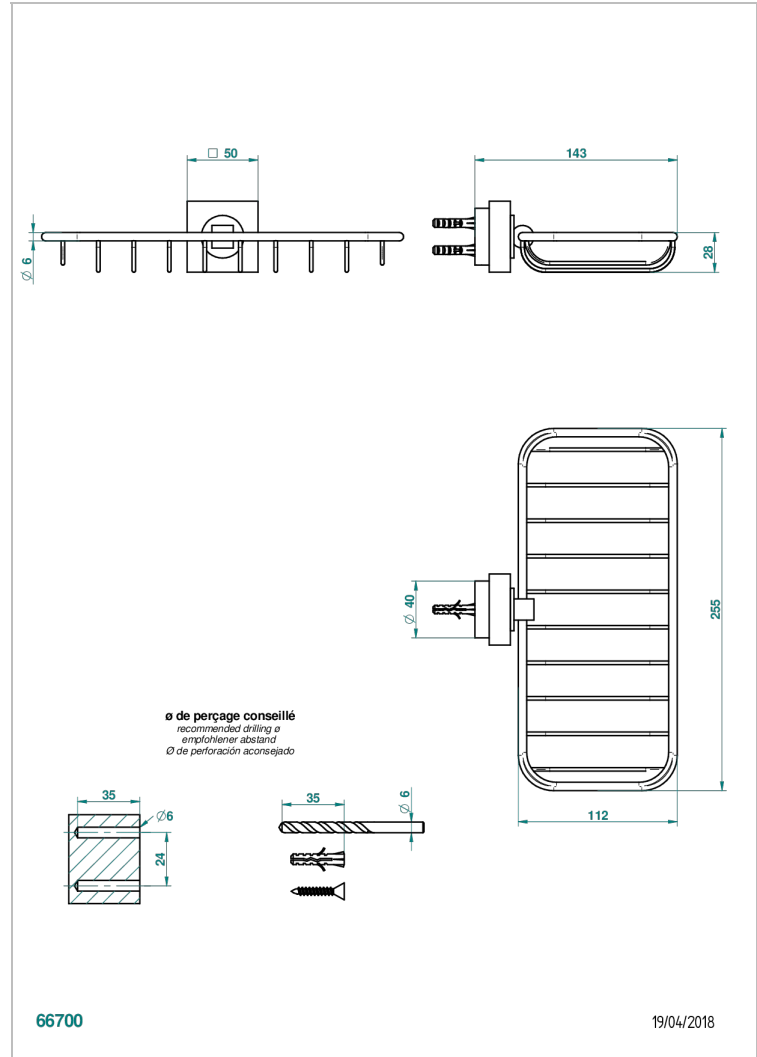

MONTAIGNE VENUS WHITE MARBLE WITH LEVER HANDLES

G3W-620A

Net soap dish

CHARACTERISTIC

- Montaigne Venus white marble with lever handles
- Net soap dish

AVAILABLE FINITIONS

Antique nickel - H28
Black ceram - D30
Blush PVD - H62
Brass color PVD - H49
Brown bronze color PVD - F33
Gold color PVD - H52