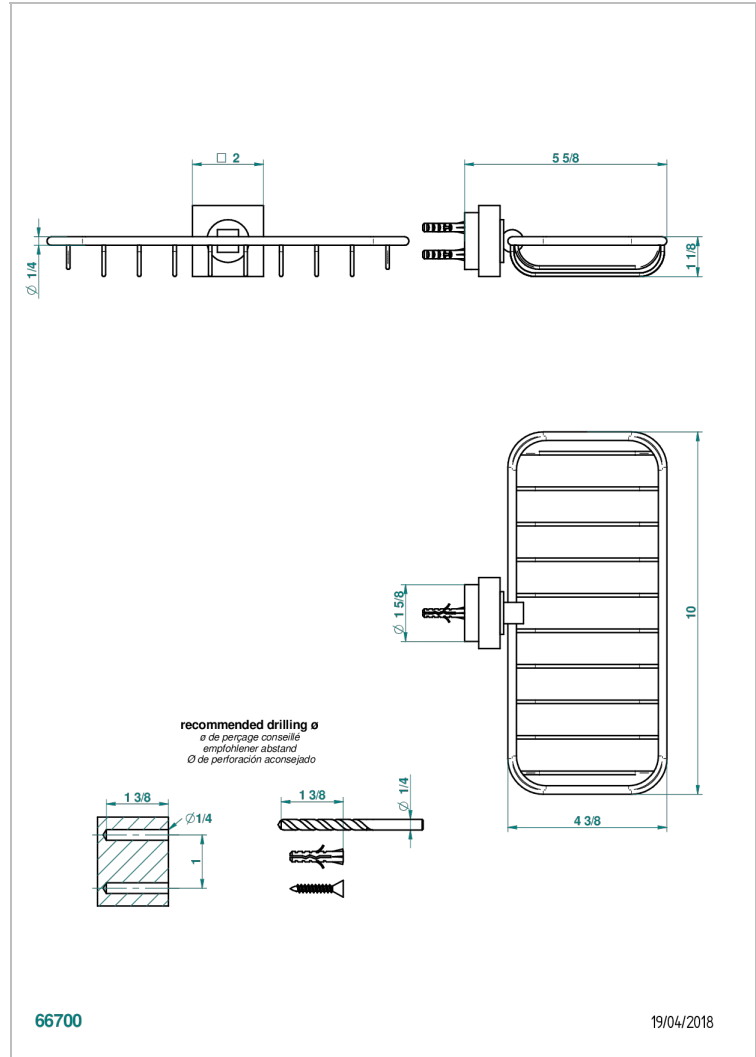

MONTAIGNE VENUS WHITE MARBLE WITH LEVER HANDLES

G3W-620A

Net soap dish

CHARACTERISTIC

- Montaigne Venus white marble with lever handles
- Net soap dish

AVAILABLE FINITIONS

Antique nickel - H28
Black ceram - D30
Blush PVD - H62
Brass color PVD - H49
Brown bronze color PVD - F33
Gold color PVD - H52