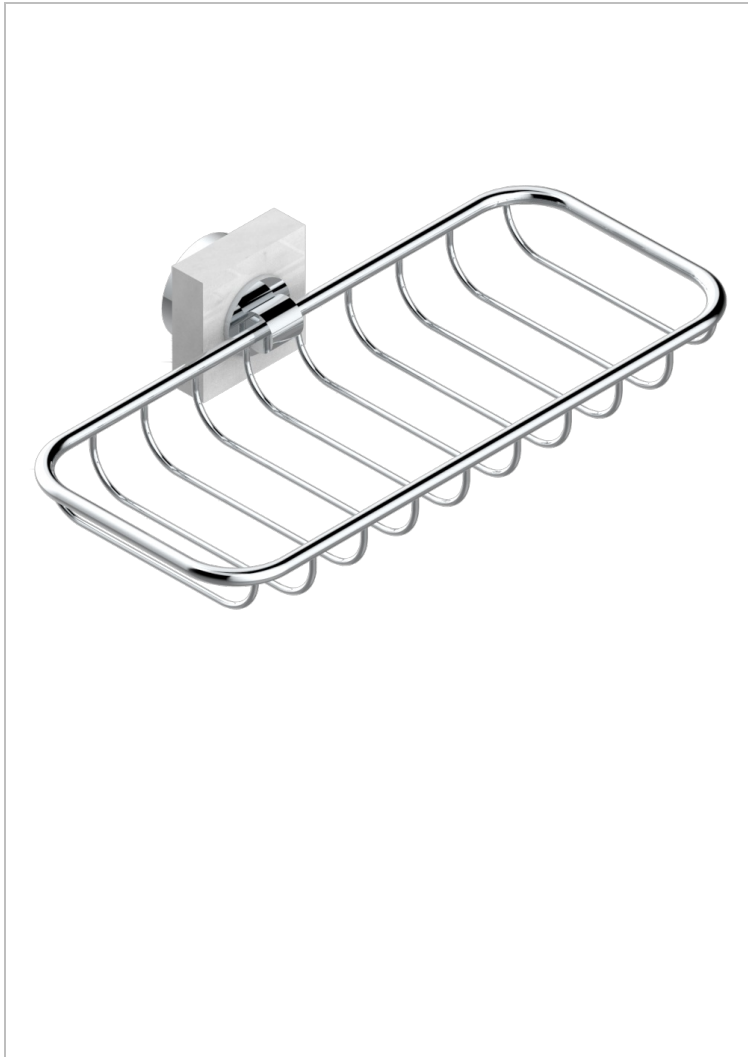

MONTAIGNE VENUS WHITE MARBLE WITH LEVER HANDLES

G3W-620A

Net soap dish

CHARACTERISTIC

- Montaigne Venus white marble with lever handles
- Net soap dish

AVAILABLE FINITIONS

Antique nickel - H28
Black ceram - D30
Blush PVD - H62
Brass color PVD - H49
Brown bronze color PVD - F33
Gold color PVD - H52

Graphite PVD - H64
Lacquered light bronze - D01
Matt Umber PVD - H67
Matt blush PVD - H60
Matt brass color PVD - H50
Matt brown bronze color PVD - F34

Matt chrome - C02
Matt gold - F07
Matt gold color PVD - H53
Matt graphite PVD - H65
Matt nickel (color finish) - C01
Matt nickel color PVD - H56

Nickel color PVD - H55
Polished chrome (color finish) - A02
Polished chrome / Polished gold (color finish) - G02
Polished gold (color finish) - F01
Polished nickel - B01
Soft gold - F30

Soft matt gold - F31
Umber PVD - H66
Varnished matt antique red copper (color finish) - H07