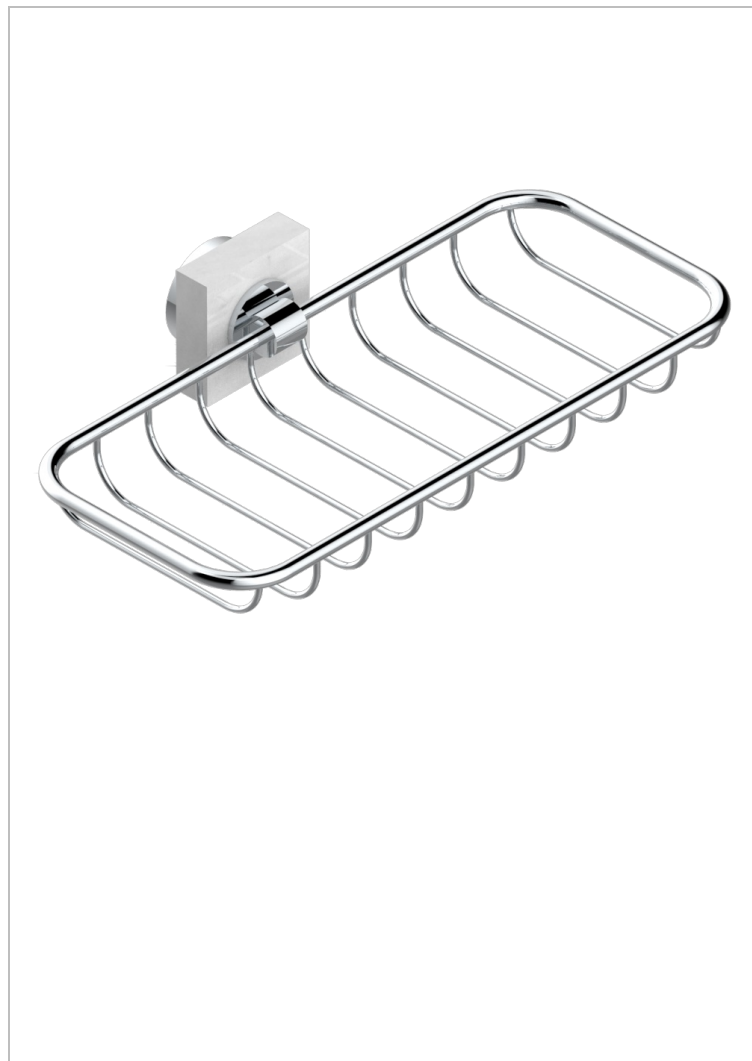

# MONTAIGNE VENUS WHITE MARBLE WITH LEVER HANDLES

G3W-620A

Net soap dish

## CHARACTERISTIC

- Montaigne Venus white marble with lever handles
- Net soap dish