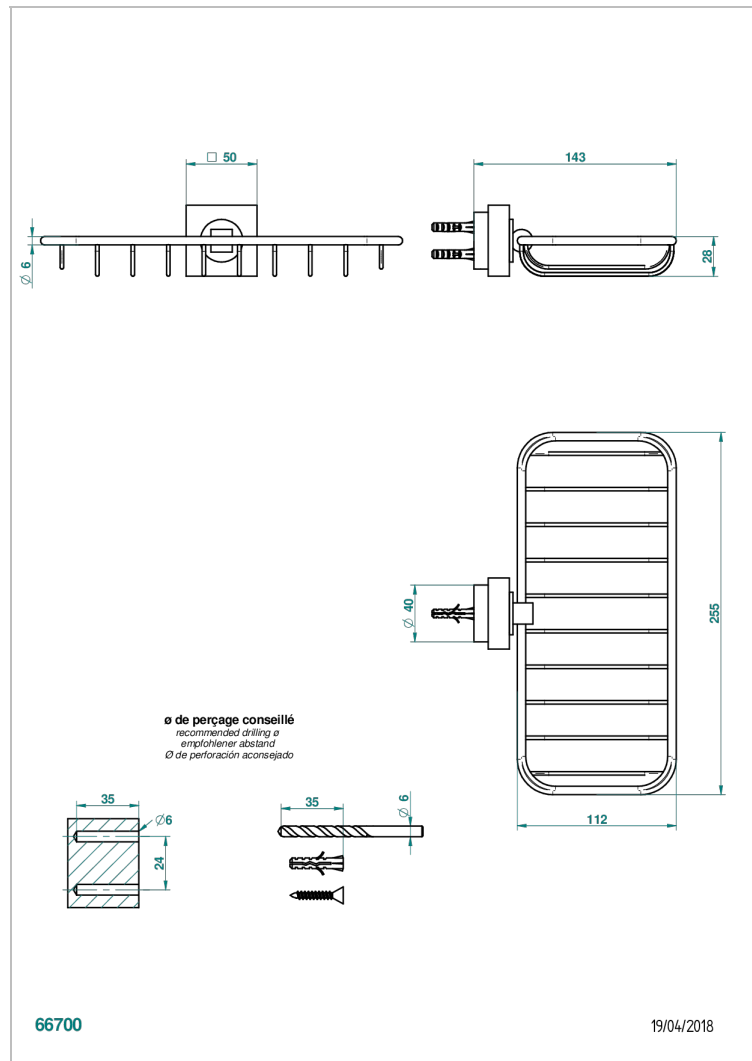

# MONTAIGNE VENUS WHITE MARBLE WITH LEVER HANDLES

G3W-620A

Net soap dish

## CHARACTERISTIC

- Montaigne Venus white marble with lever handles
- Net soap dish