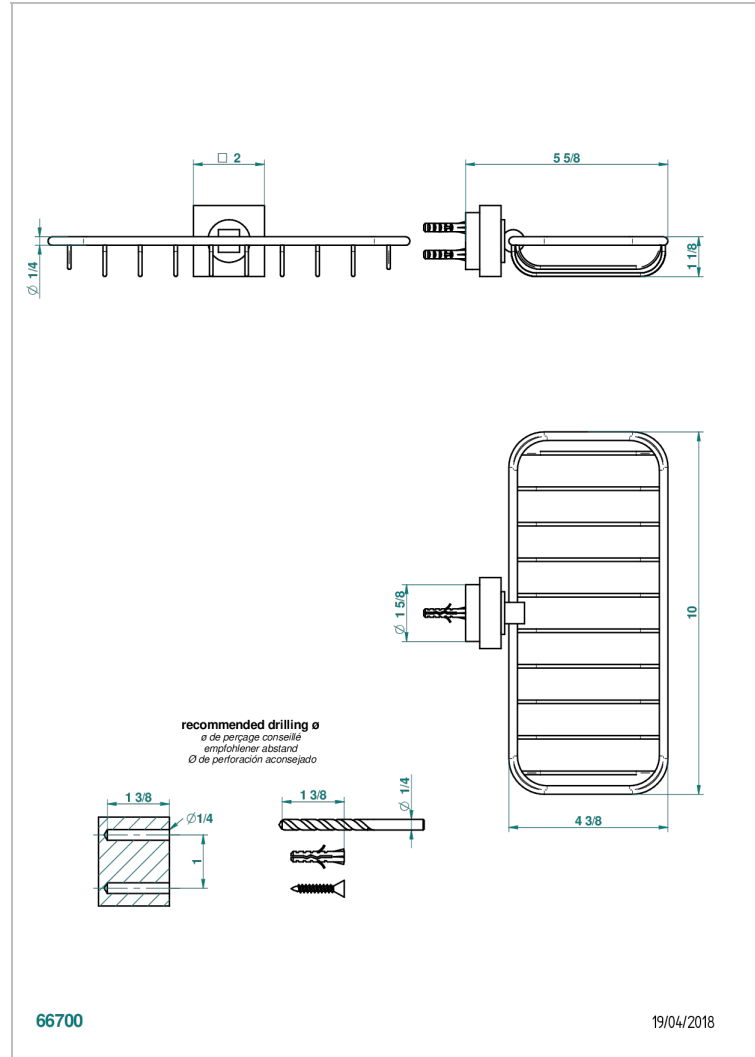

MONTAIGNE VENUS WHITE MARBLE WITH LEVER HANDLES

G3W-620A

Net soap dish

CHARACTERISTIC

- Montaigne Venus white marble with lever handles
- Net soap dish

AVAILABLE FINITIONS

Antique nickel - H28
Black ceram - D30
Blush PVD - H62
Brass color PVD - H49
Brown bronze color PVD - F33
Gold color PVD - H52