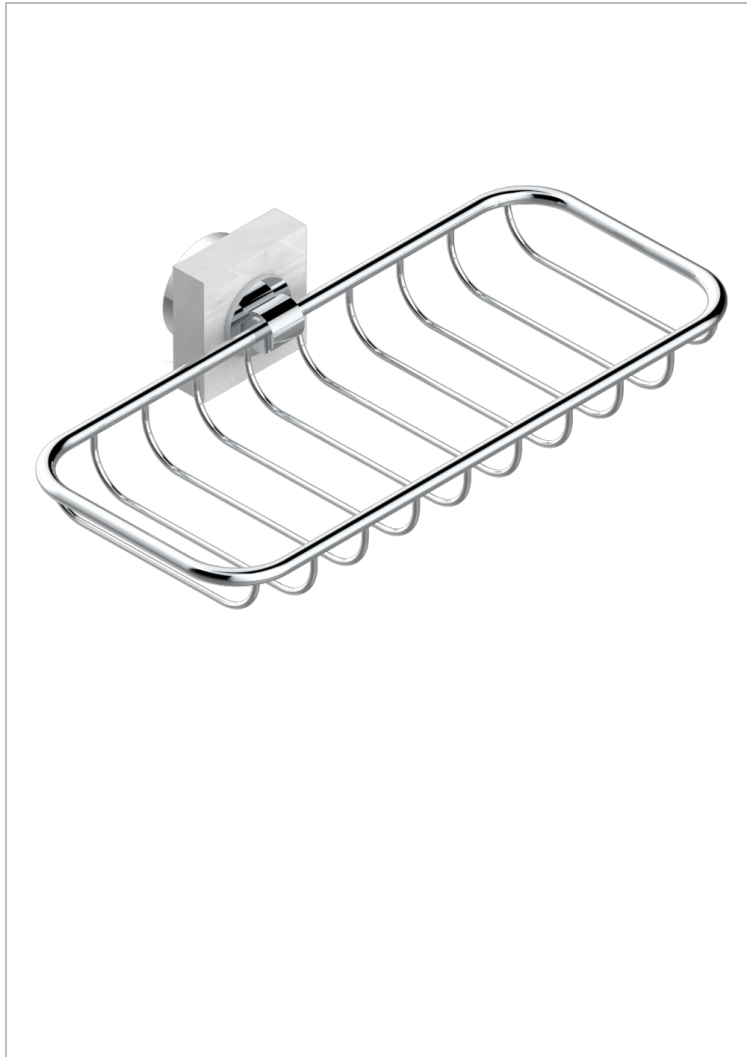

MONTAIGNE VENUS WHITE MARBLE WITH LEVER HANDLES

G3W-620A

Net soap dish

CHARACTERISTIC

- Montaigne Venus white marble with lever handles
- Net soap dish

AVAILABLE FINITIONS

Antique nickel - H28
Black ceram - D30
Blush PVD - H62
Brass color PVD - H49
Brown bronze color PVD - F33
Gold color PVD - H52

Graphite PVD - H64
Lacquered light bronze - D01
Matt Umber PVD - H67
Matt blush PVD - H60
Matt brass color PVD - H50
Matt brown bronze color PVD - F34

Matt chrome - C02
Matt gold - F07
Matt gold color PVD - H53
Matt graphite PVD - H65
Matt nickel (color finish) - C01
Matt nickel color PVD - H56

Nickel color PVD - H55
Polished chrome (color finish) - A02
Polished chrome / Polished gold (color finish) - G02
Polished gold (color finish) - F01
Polished nickel - B01
Soft gold - F30

Soft matt gold - F31
Umber PVD - H66
Varnished matt antique red copper (color finish) - H07