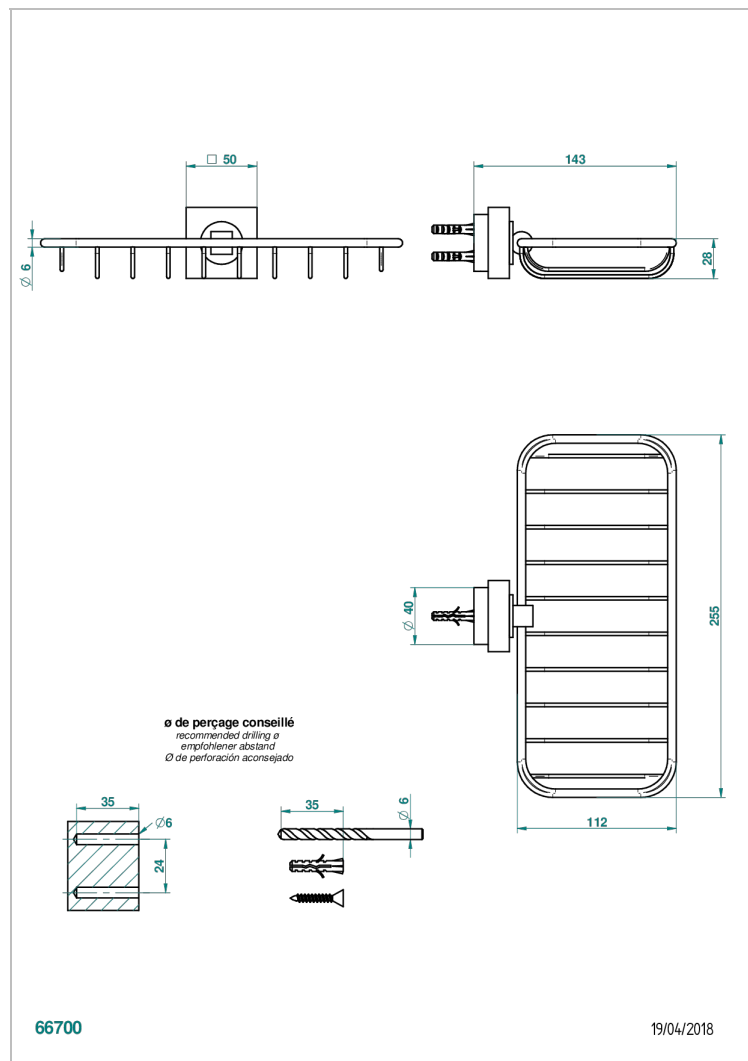

MONTAIGNE VENUS WHITE MARBLE

G3V-620A

Soap basket, wall mounted 10" x 4"3/8

CHARACTERISTIC

- Montaigne Vénus white marble
- Soap basket, wall mounted 10" x 4"3/8

AVAILABLE FINITIONS

Black ceram - D30
Blush PVD - H62
Brass color PVD - H49
Brown bronze color PVD - F33
Chrome polished - A02
Chrome polished / gold polished - G02