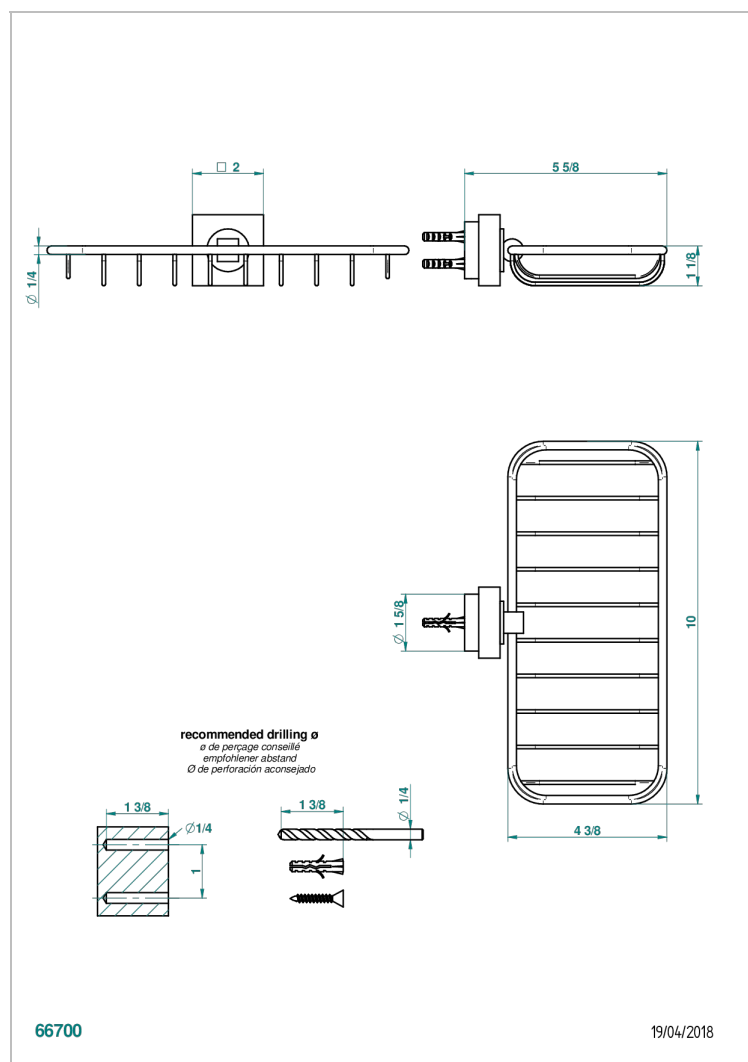

MONTAIGNE VENUS WHITE MARBLE

G3V-620A

Soap basket, wall mounted 10" x 4"3/8

CHARACTERISTIC

- Montaigne Vénus white marble
- Soap basket, wall mounted 10" x 4"3/8

AVAILABLE FINITIONS

Black ceram - D30
Blush PVD - H62
Brass color PVD - H49
Brown bronze color PVD - F33
Chrome polished - A02
Chrome polished / gold polished - G02