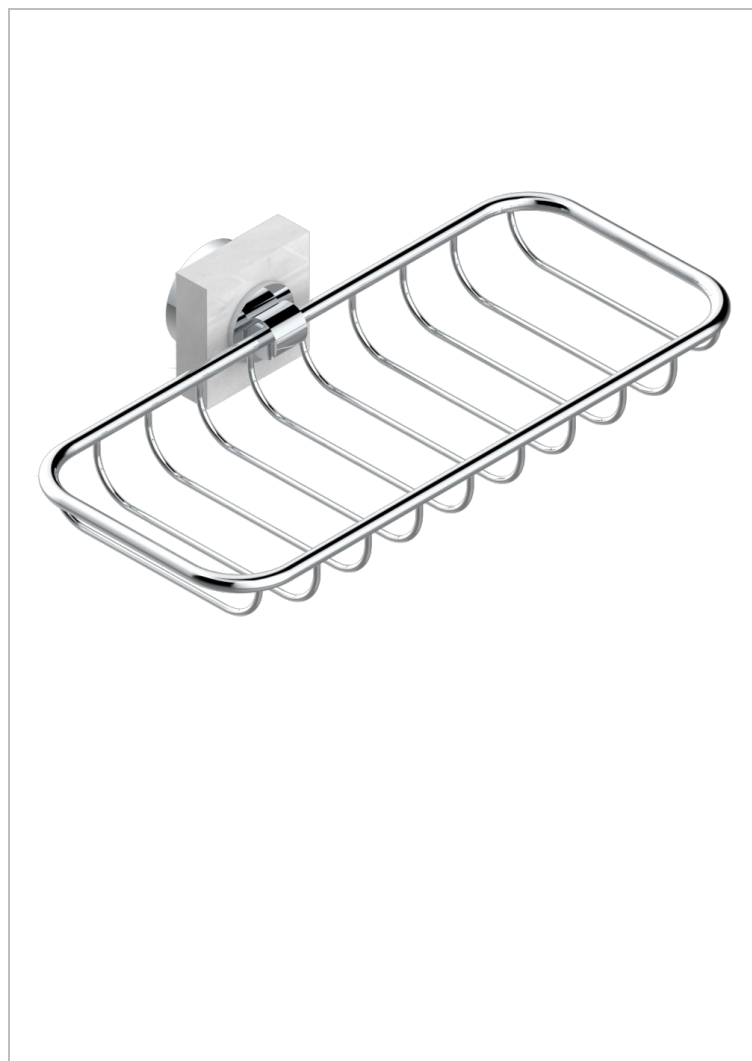

MONTAIGNE VENUS WHITE MARBLE

G3V-620A

Soap basket, wall mounted 10" x 4"3/8

CHARACTERISTIC

- Montaigne Vénus white marble
- Soap basket, wall mounted 10" x 4"3/8

AVAILABLE FINITIONS

Black ceram - D30
Blush PVD - H62
Brass color PVD - H49
Brown bronze color PVD - F33
Chrome polished - A02
Chrome polished / gold polished - G02

Copper antique matt, coated - H07
Gold color PVD - H52
Gold mat - F07
Gold polished - F01
Graphite PVD - H64
Light coated bronze - D01

Matt Umber PVD - H67
Matt blush PVD - H60
Matt brass color PVD - H50
Matt brown bronze color PVD - F34
Matt chrome (American satin) - C02
Matt gold color PVD - H53