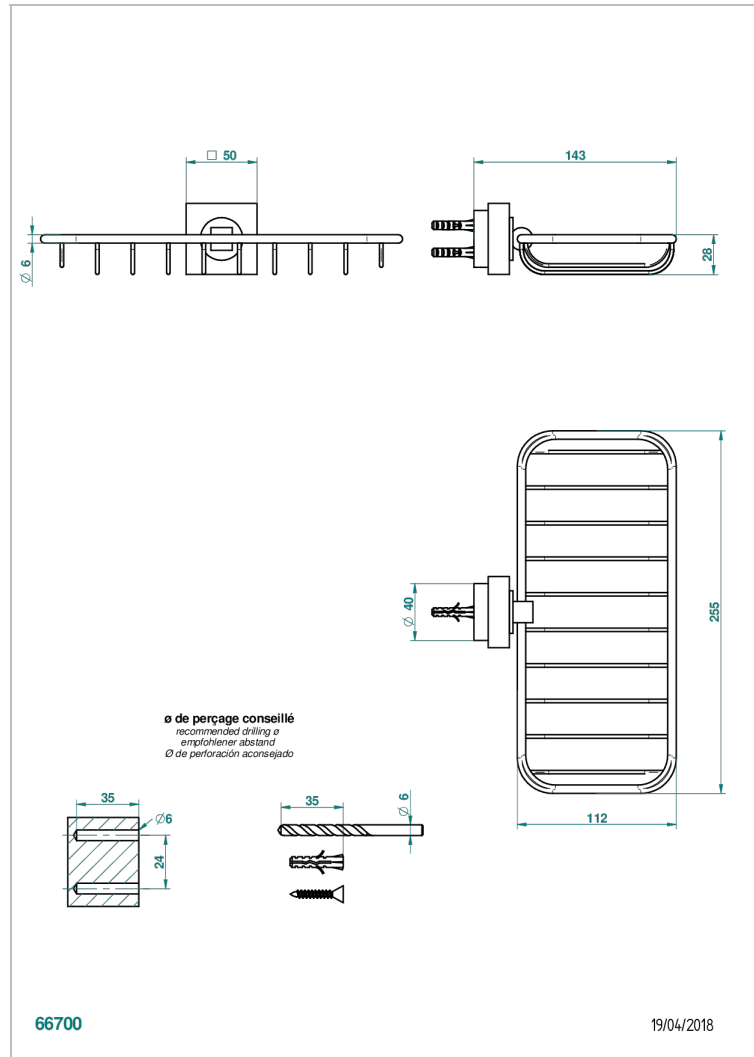

# MONTAIGNE VENUS WHITE MARBLE

G3V-620A

Net soap dish

## CHARACTERISTIC

- Montaigne Venus white marble
- Net soap dish