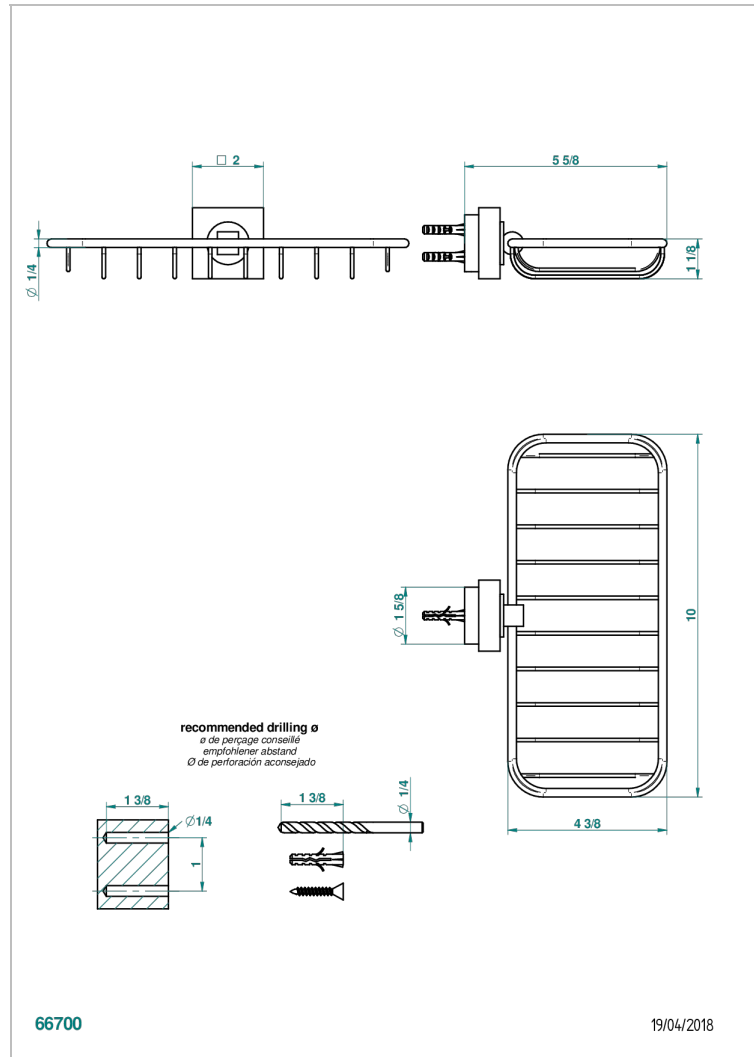

# MONTAIGNE VENUS WHITE MARBLE

G3V-620A

Net soap dish

## CHARACTERISTIC

- Montaigne Venus white marble
- Net soap dish