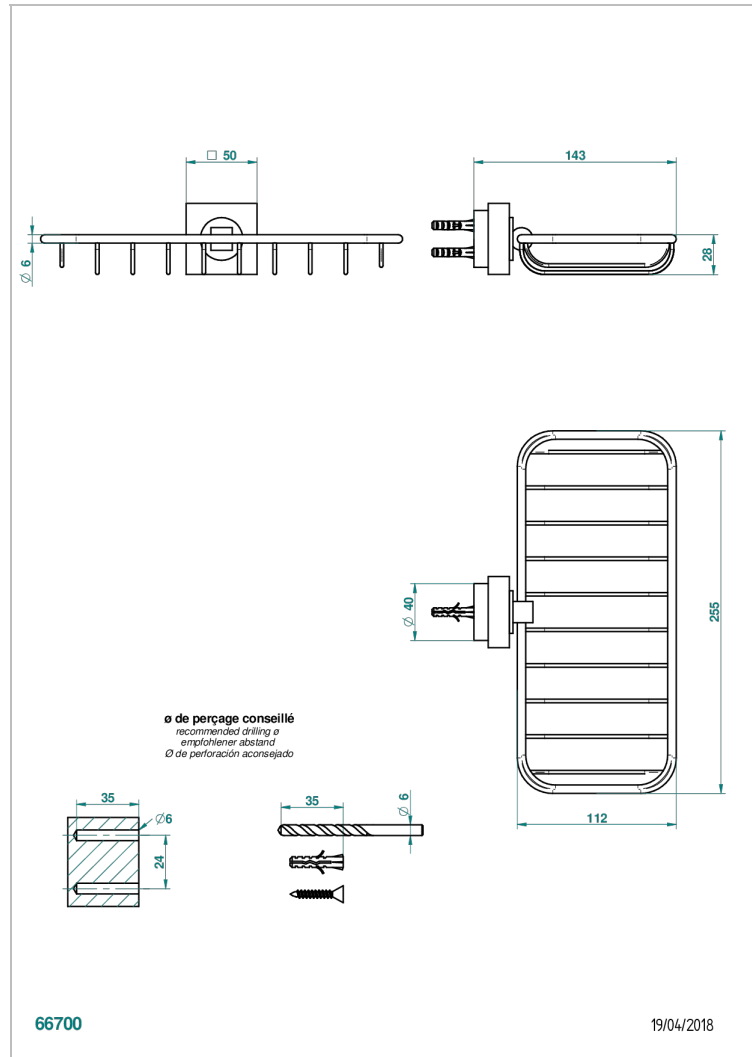

# MONTAIGNE VENUS WHITE MARBLE

G3V-620A

Net soap dish

66700

19/04/2018

## CHARACTERISTIC

- Montaigne Venus white marble
- Net soap dish