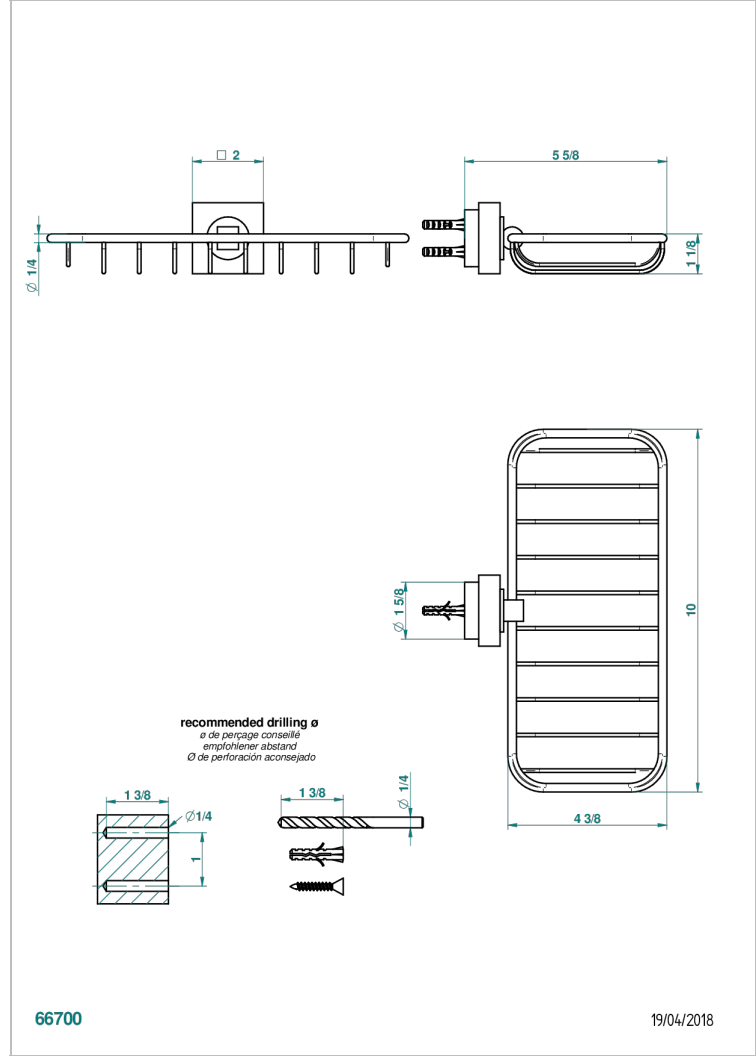

# MONTAIGNE VENUS WHITE MARBLE

G3V-620A

Net soap dish

THG<sup>®</sup>  
PARIS

## CHARACTERISTIC

- Montaigne Venus white marble
- Net soap dish