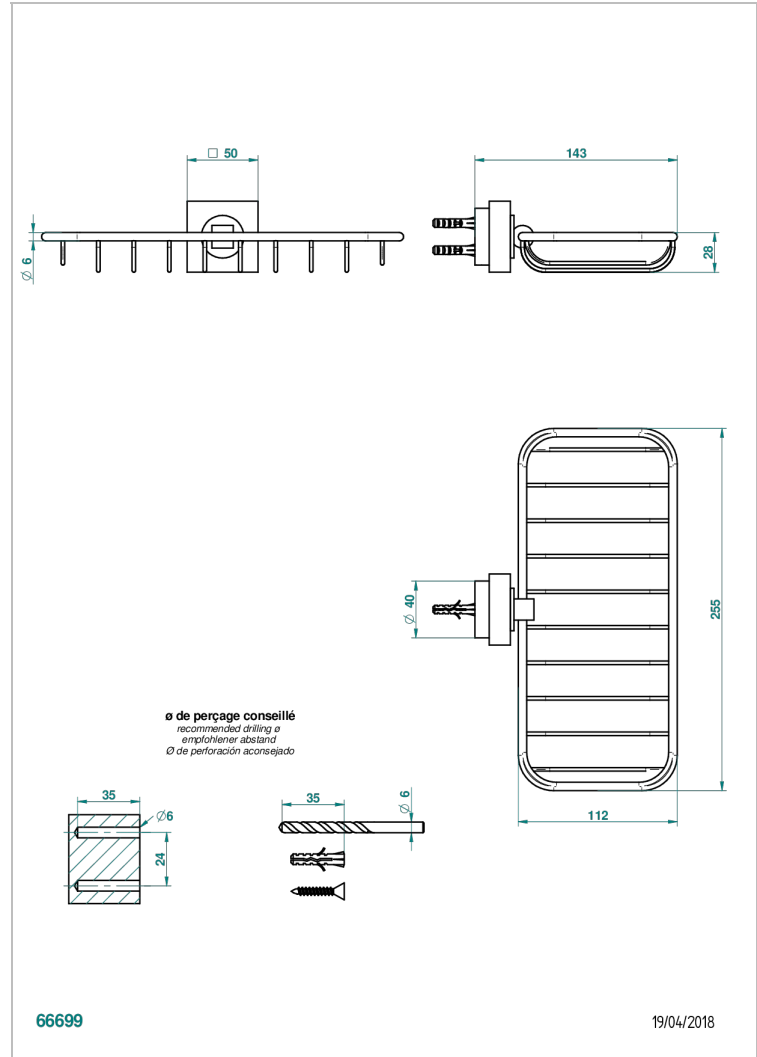

# MONTAIGNE LEONARDO GREY MARBLE WITH LEVER HANDLES

THG<sup>®</sup>  
PARIS

G3U-620A

Jabonera mural para ducha